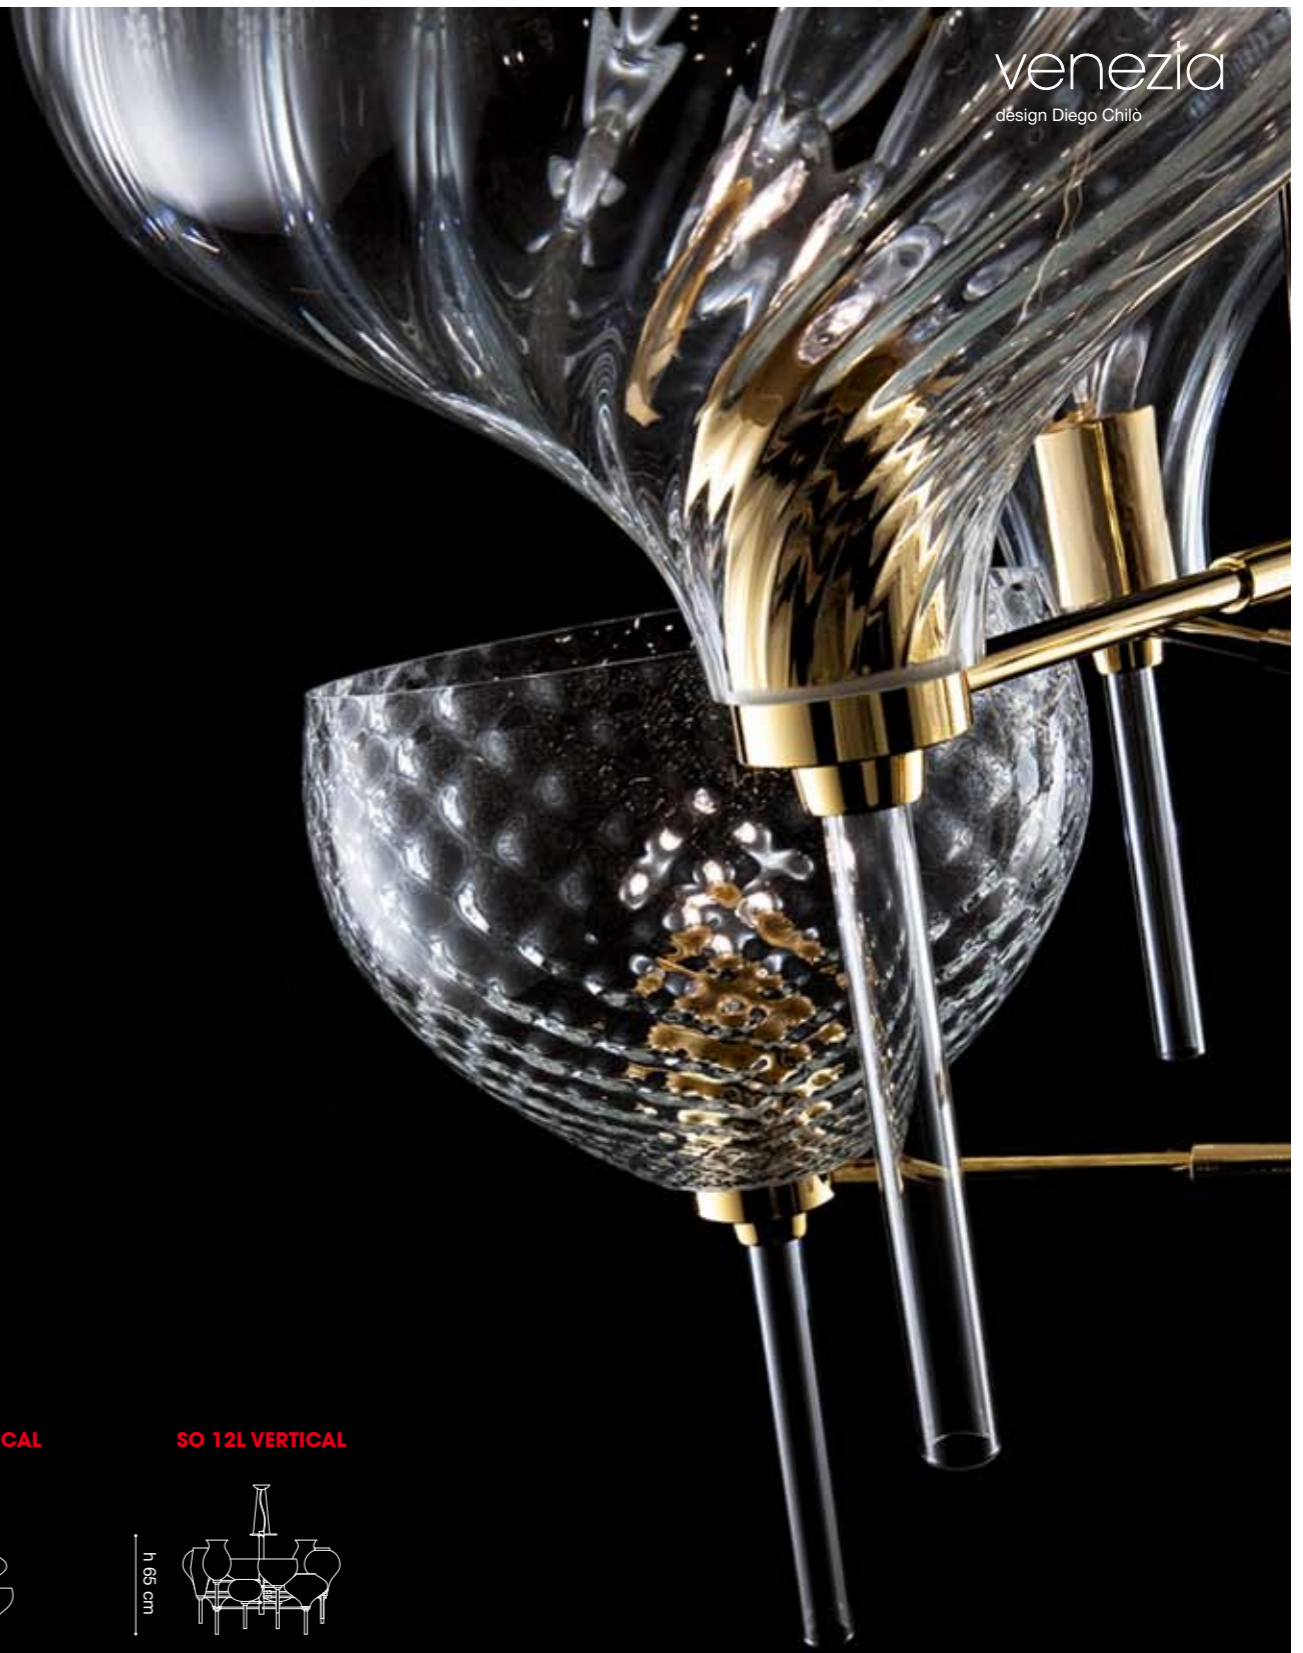

SO 6L VERTICAL

h 63 cm

Ø 68 cm

6xMAX 60W $\varnothing$ E27
6xMAX 15W $\varnothing$ E27

SO 12L VERTICAL

h 65 cm

Ø 100 cm

12xMAX 60W $\varnothing$ E27
12xMAX 15W $\varnothing$ E27