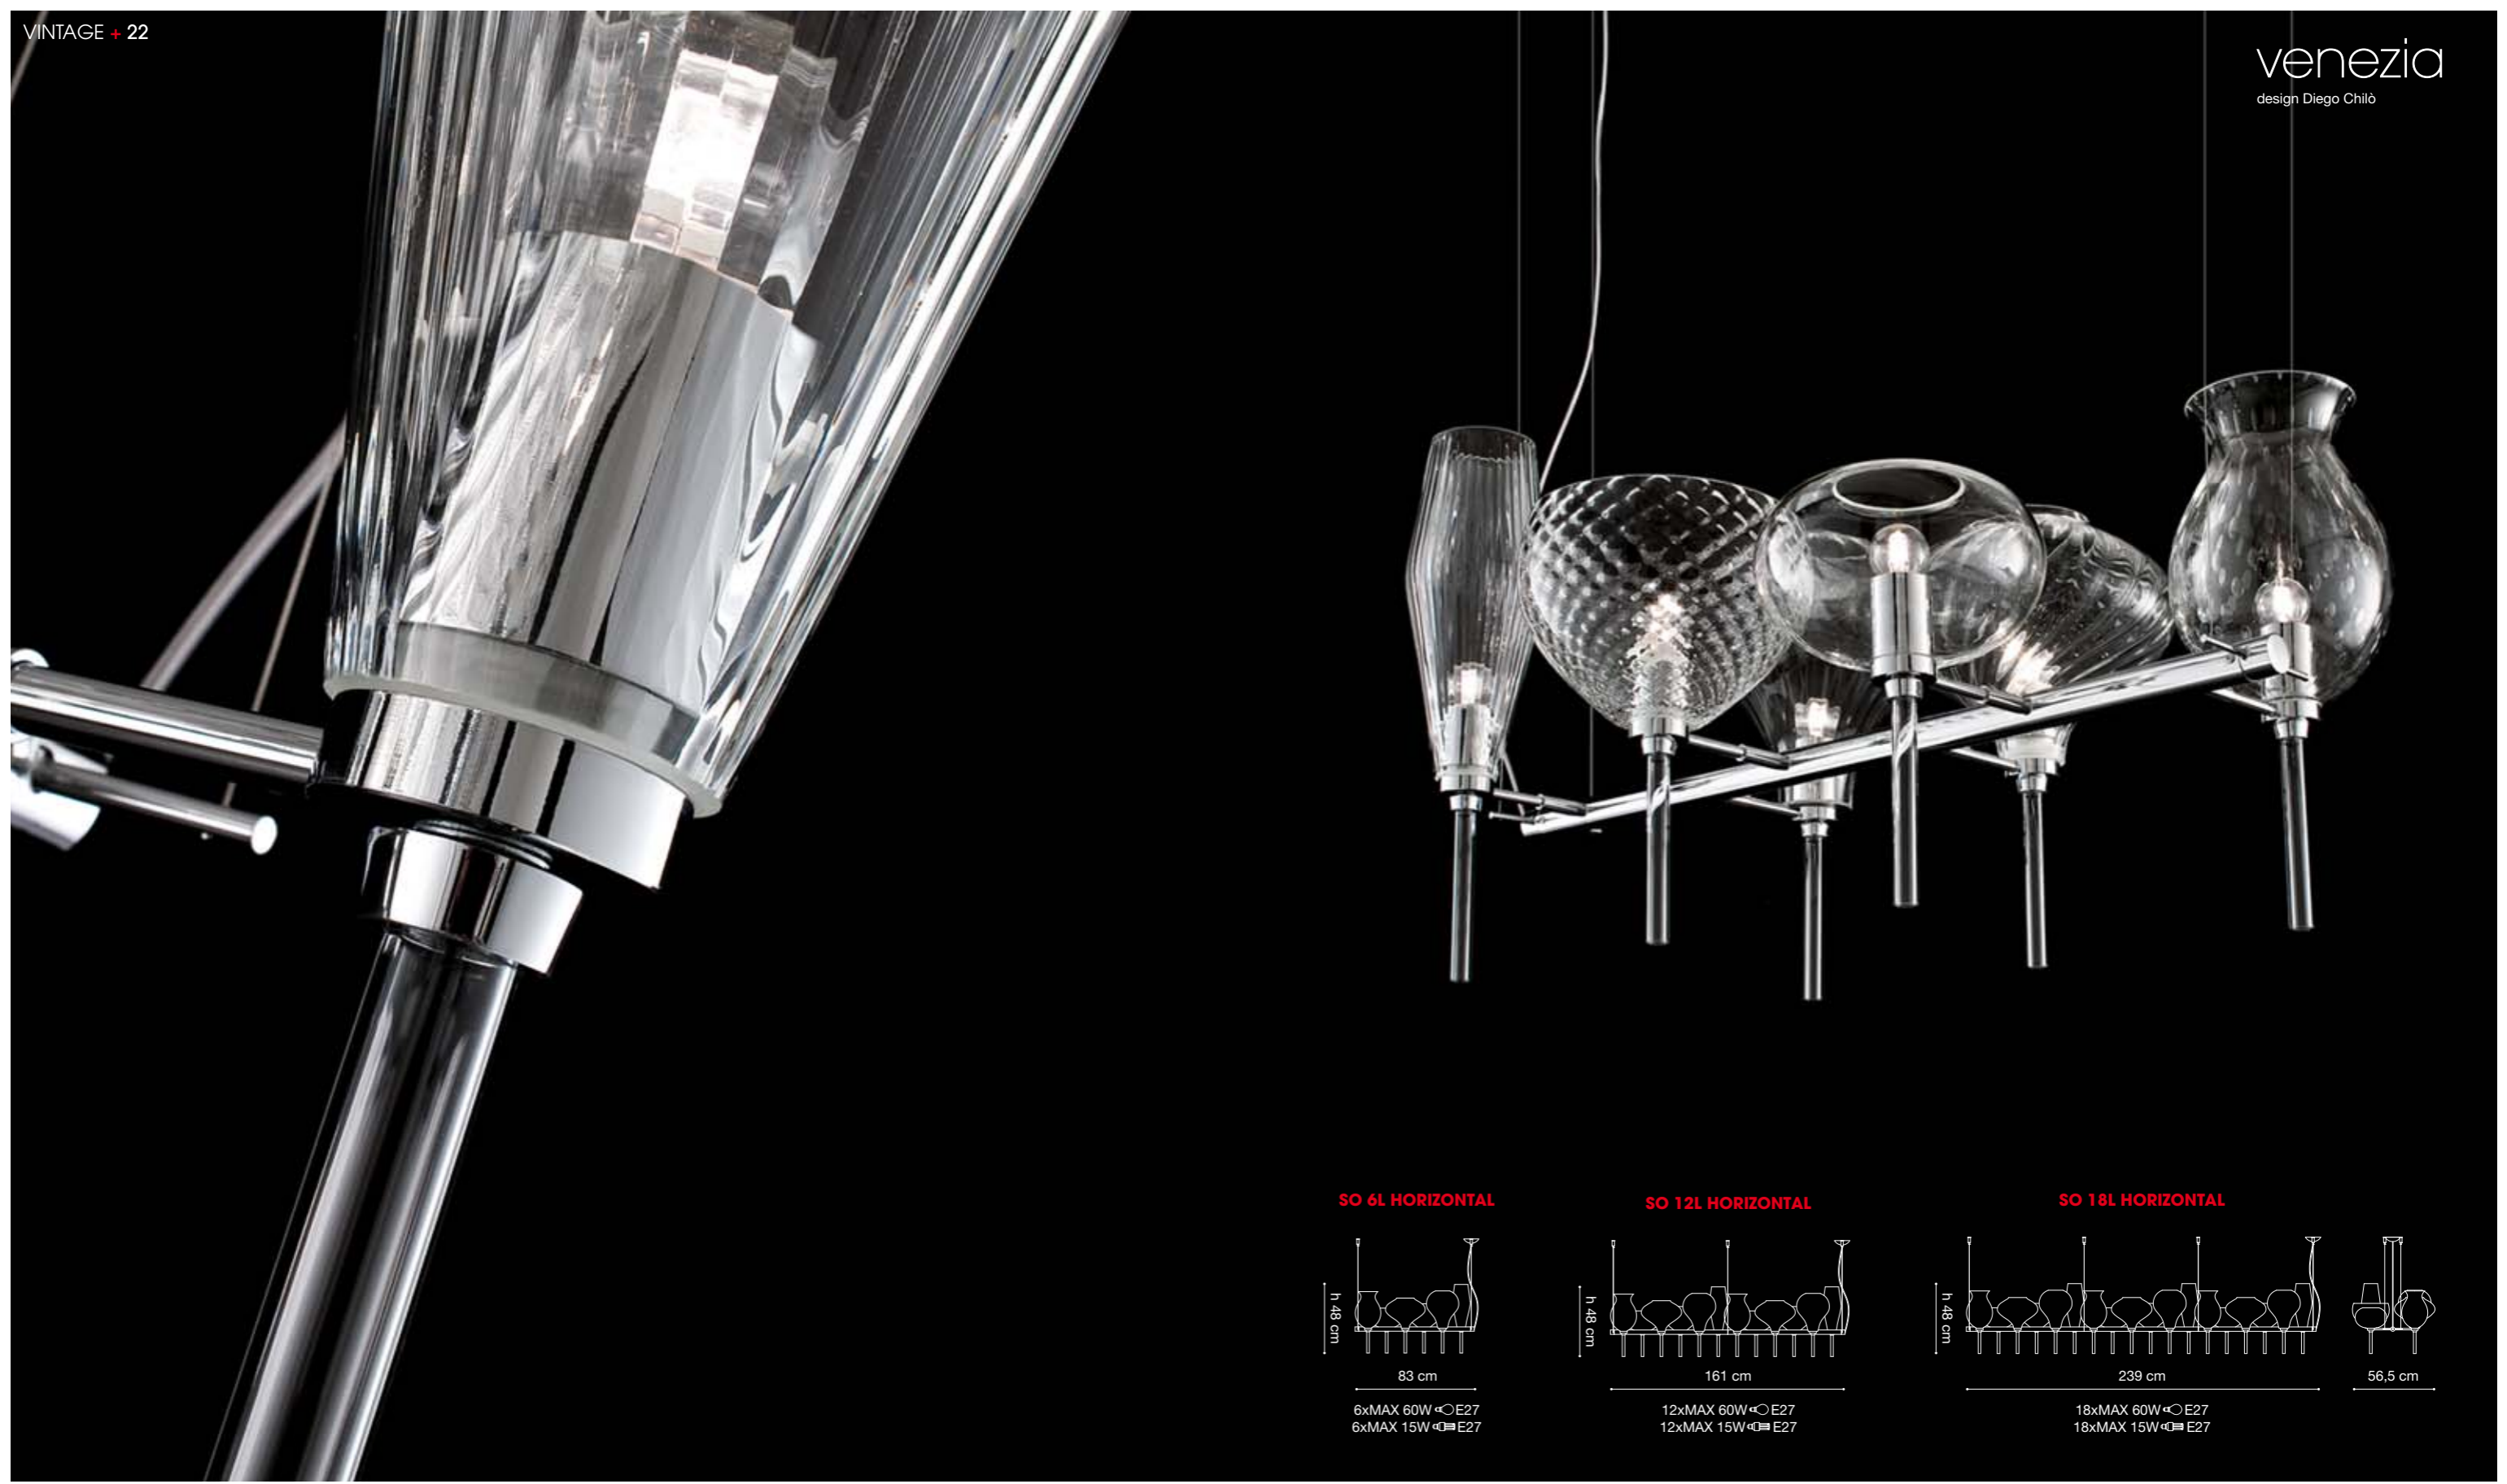

6xMAX 60W $\varnothing$ E27
6xMAX 15W $\varnothing$ E27

12xMAX 60W $\varnothing$ E27
12xMAX 15W $\varnothing$ E27