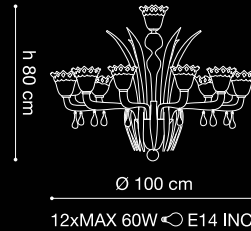

adele

design Paolo Crepax

PROJECT:

TYPE:

MODEL #

FINISH/COLOUR

WATTAGE

LIGHT SOURCE

VOLTAGE

LA 12L