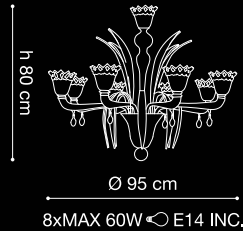

VINTAGE + 154

**AP 2L**

45 cm

2xMAX 60W ⦿ E14 INC

SPECIFICATION SHEET

adele

design Paolo Crepax

PROJECT:

TYPE:

MODEL #

FINISH/COLOUR

WATTAGE

LIGHT SOURCE

VOLTAGE

LA 6L

LA 8L