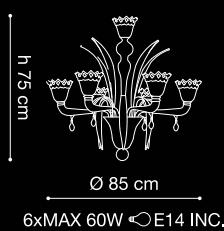

adele

design Paolo Crepax

PROJECT:

TYPE:

MODEL #

FINISH/COLOUR

WATTAGE

LIGHT SOURCE

VOLTAGE

LA 6L