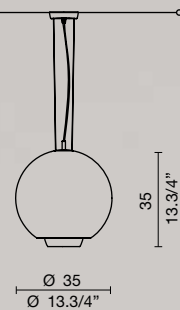

PROJECT:		TYPE:		
MODEL #	-	-	-	-
	FINISH/COLOUR	WATTAGE	LIGHT SOURCE	VOLTAGE

AL

design **Giovanni D'Ambrosio**

Diffusore in vetro soffiato bianco, parabola e montatura cromo lucido.

Diffuser in white blown glass, polished chrome parabolic louver and fixture.

S0 35

3 x max 60W E14 inc +
 1 x max 75W E27 halo 30 or
 3 x max 11W E14 fluor +
 1 x max 75W E27 halo 30

SCANGIFT®

SPECIFICATION SHEET