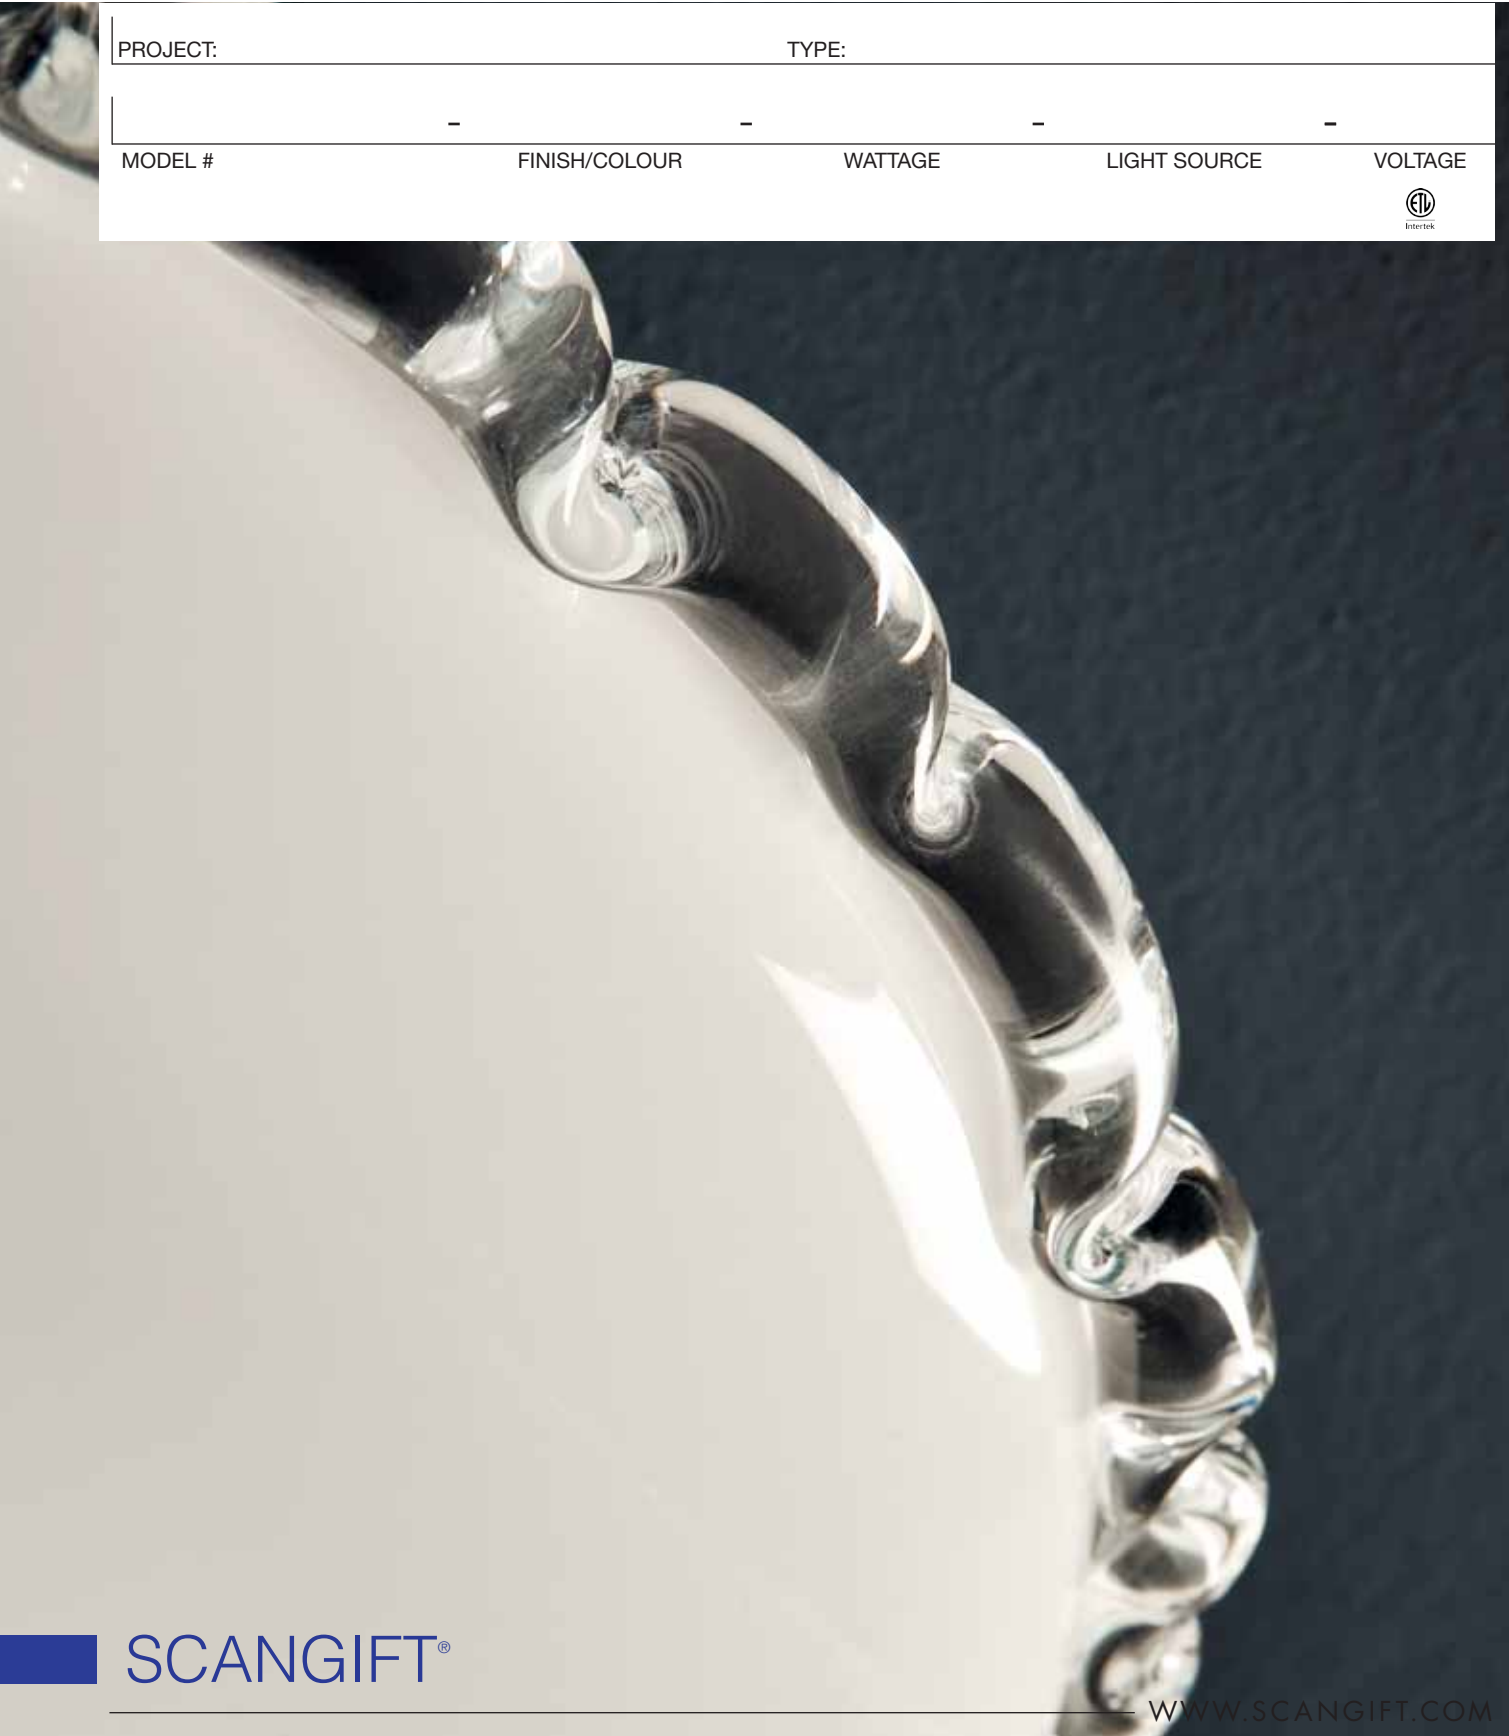

SPECIFICATION SHEET

WWW.SCANGIFT.COM

**ANGEL**design **L4B**

Diffusore in vetro soffiato bianco lucido con morisa in cristallo lavorata a mano, applicata a caldo. Montatura cromata.

Blown glass diffuser with crystal "morisa" decoration shaped by hand and heat-worked available in shiny white. Mounting chromed.

TYPE:

MODEL #

FINISH/COLOUR

WATTAGE

LIGHT SOURCE

VOLTAGE

199

M L A N G E L