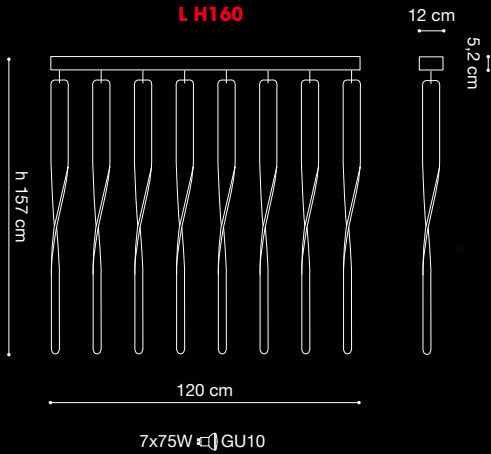

PROJECT:

TYPE:

MODEL #

FINISH/COLOUR

WATTAGE

LIGHT SOURCE

VOLTAGE

L H70

L H160

ares blade
design L4B

SPECIFICATION SHEET

ares blade
design L4B

SPECIFICATION SHEET

ares bulbs
design L4B

L H60

L H120