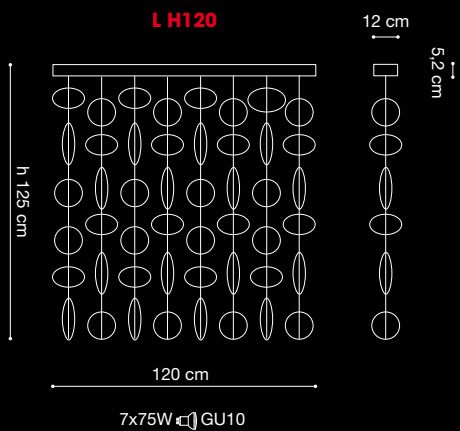

L H160

ares blade
design L4B

SPECIFICATION SHEET

ares blade
design L4B

SPECIFICATION SHEET

ares bulbs
design L4B

L H60

L H120