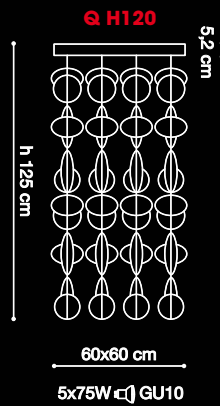

PROJECT:

TYPE:

MODEL #

FINISH/COLOUR

WATTAGE

LIGHT SOURCE

VOLTAGE

L H70

L H160

ares blade
design L4B

SPECIFICATION SHEET

ares blade
design L4B

SPECIFICATION SHEET

ares bulbs
design L4B

L H60

L H120