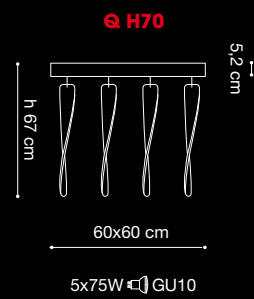

PROJECT:

TYPE:

MODEL #

FINISH/COLOUR

WATTAGE

LIGHT SOURCE

VOLTAGE

L H70

L H160

ares blade
design L4B

SPECIFICATION SHEET

ares blade
design L4B

SPECIFICATION SHEET

ares bulbs
design L4B

L H60

L H120