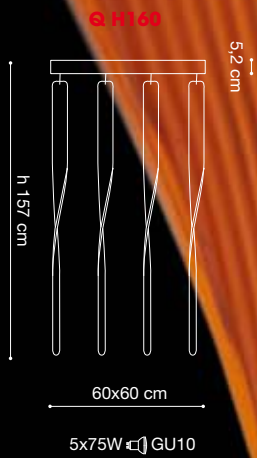

PROJECT:

TYPE:

MODEL #

FINISH/COLOUR

WATTAGE

LIGHT SOURCE

VOLTAGE

L H70

L H160

ares blade
design L4B

SPECIFICATION SHEET

ares blade
design L4B

SPECIFICATION SHEET

ares bulbs
design L4B

L H60

L H120