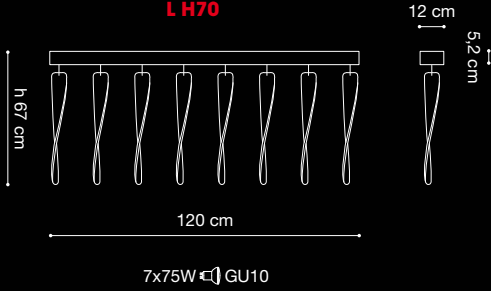

PROJECT:

TYPE:

MODEL #

FINISH/COLOUR

WATTAGE

LIGHT SOURCE

VOLTAGE

L H70

L H160

ares blade
design L4B

SPECIFICATION SHEET

ares blade
design L4B

SPECIFICATION SHEET

ares bulbs
design L4B

L H60

L H120