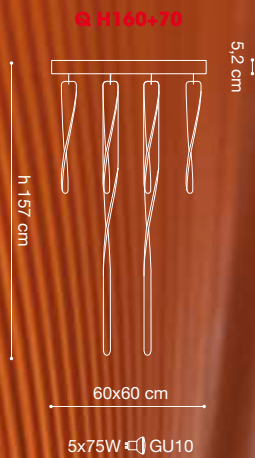

PROJECT:

TYPE:

MODEL #

FINISH/COLOUR

WATTAGE

LIGHT SOURCE

VOLTAGE

L H70

L H160

ares blade
design L4B

SPECIFICATION SHEET

ares blade
design L4B

SPECIFICATION SHEET

ares bulbs
design L4B

L H60

L H120