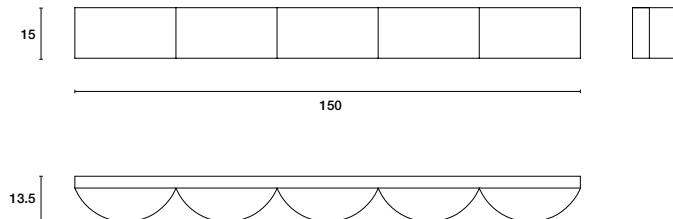

BRICK

design brian rasmussen

Lampada modulare. Montatura metallo verniciato bianco. Diffusore in metacrilato bianco con elementi decorativi in tessuto Light4fabrics (vedi www.light4.it).

Modular lamp. White painted metal frame. Diffuser in white methacrylate with decorative elements in fabric available in Light4fabrics colours (see www.light4.it).

- 22W 2GX13
- 24W G5
- 55W 2GX13
- 39W G5

AP/PL 45

1 x or 20W LED 3000°K

AP/PL 75

2 x or 30W LED 3000°K

AP/PL SQ 45

1 x or 30W LED 3000°K

AP/PL SQ 60

1 x or 40W LED 3000°K

AP/PL 150

2 x or 30W LED 3000°K

COMPO 2 AP/PL SQ 60

2 x or 80W LED 3000°K

COMPO 2 AP/PL 75

4 x or 60W LED 3000°K