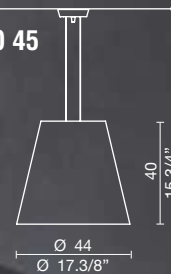

PROJECT:

TYPE:

MODEL #

FINISH/COLOUR

WATTAGE

LIGHT SOURCE

VOLTAGE

**CANDY**

Archivio Storico

Diffusore in vetro soffiato bianco satinato con montatura bianco opaco.

Blown glass diffuser white satin-finish with mat-white mounting.

SO 35

1 x max 150W E27 inc
1 x max 23W E27 floor

SO 45