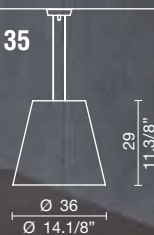

PROJECT:

TYPE:

MODEL #

FINISH/COLOUR

WATTAGE

LIGHT SOURCE

VOLTAGE

**CANDY**

Archivio Storico

Diffusore in vetro soffiato bianco satinato con montatura bianco opaco.

Blown glass diffuser white satin-finish with mat-white mounting.

SO 35

1 x max 150W E27 inc
1 x max 23W E27 floor

SO 45