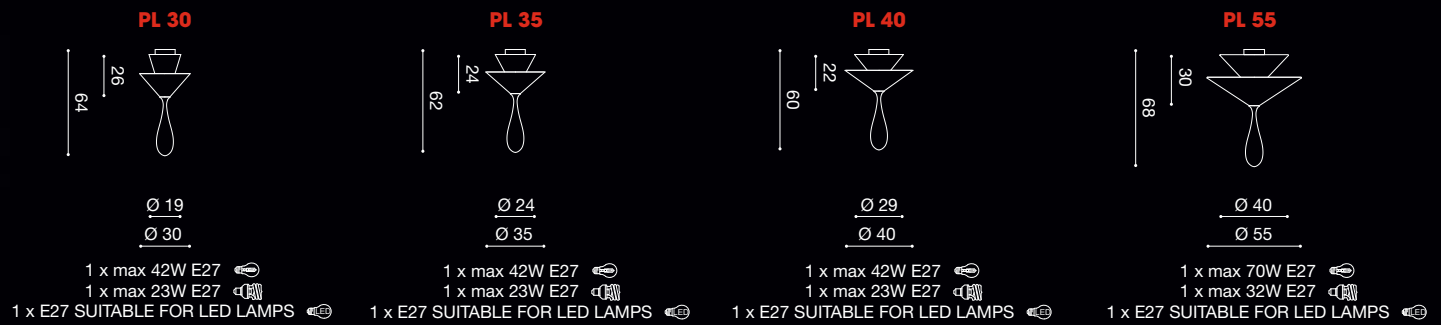

PROJECT:

TYPE:

MODEL #

FINISH/COLOUR

WATTAGE

LIGHT SOURCE

VOLTAGE

CLOE

design Cambi Scatena Turini

* (version available only with SO30, SO35 & SO40)