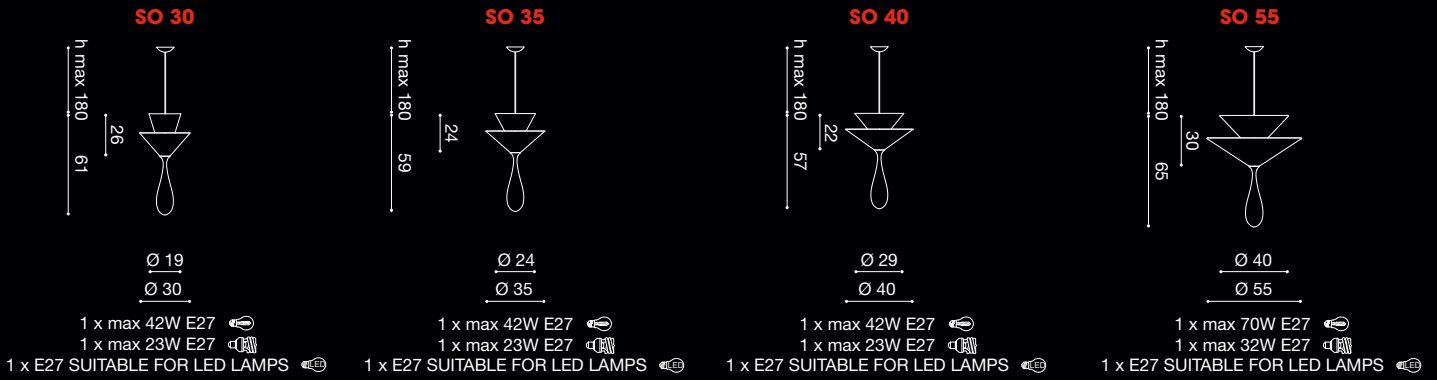

PROJECT:

TYPE:

MODEL #

FINISH/COLOUR

WATTAGE

LIGHT SOURCE

VOLTAGE

CLOE

design Cambi Scatena Turini

* (version available only with SO30, SO35 & SO40)