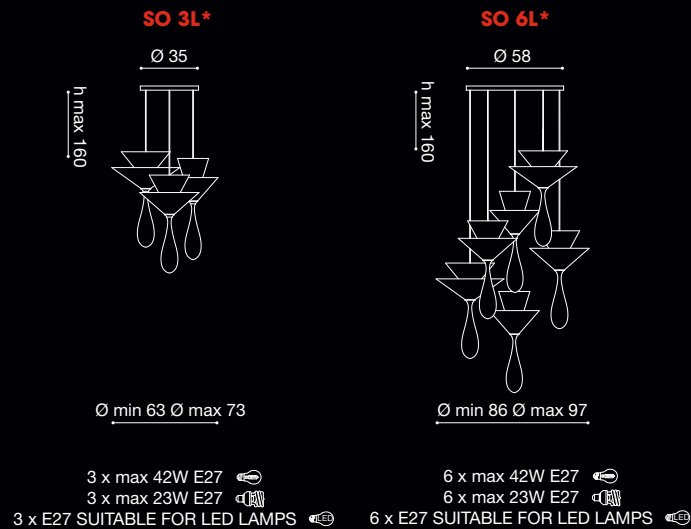

PROJECT:

TYPE:

MODEL #

FINISH/COLOUR

WATTAGE

LIGHT SOURCE

VOLTAGE

CLOE

design Cambi Scatena Turini

* (version available only with SO30, SO35 & SO40)