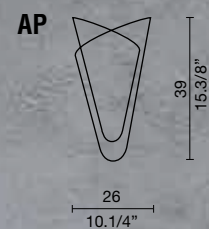

PROJECT:

TYPE:

MODEL #

FINISH/COLOUR

WATTAGE

LIGHT SOURCE

VOLTAGE

DOUBLE

Archivio Storico

Vetro soffiato cristallo trasparente con
diffusore interno in vetro bianco.
Montatura nickel satinato.

Clear crystal blown glass with inside white glass
diffuser. Mounting: polished nickel.

1 x max 100W E27 inc
1 x max 15W E27 fluor

profondità 12
depth 4.3/4"

SCANGIFT®

SPECIFICATION SHEET