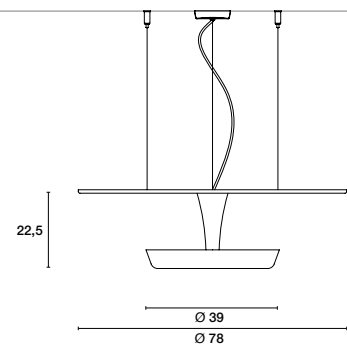

# DRILL

design cambi scatena turini

**SCANGIFT®**

SPECIFICATION SHEET

[WWW.SCANGIFT.COM](http://WWW.SCANGIFT.COM)

281

SCANGIFT®

SPECIFICATION SHEET

**SO 80**

1 x or 3 x LED ●

**SO 80 PLUS**

1 x or 3 x LED ● + 2 x LED ●