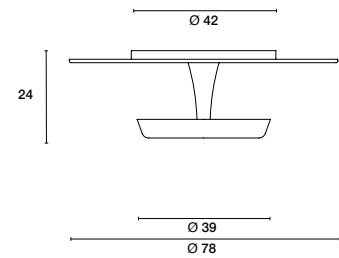

PROJECT:	TYPE:			
MODEL #	FINISH/COLOUR	WATTAGE	LIGHT SOURCE	VOLTAGE

AP/PL 40

AP/PL 80

1 x or 1 x LED ●

1 x or 3 x LED ●

KIT SO 80 PLUS

diffusore metacrilato monosatinato
diffuser in satinated methacrylate

SO 80

1 x or 3 x LED ●

SO 80 PLUS

1 x or 3 x LED ● + 2 x LED ●