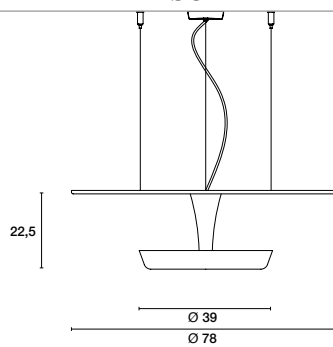

# DRILL

design cambi scatena turini

**SCANGIFT®**

SPECIFICATION SHEET

[WWW.SCANGIFT.COM](http://WWW.SCANGIFT.COM)

281

SCANGIFT®

SPECIFICATION SHEET

**SO 80**

1 x or 3 x LED ●

**SO 80 PLUS**

1 x or 3 x LED ● + 2 x LED ●