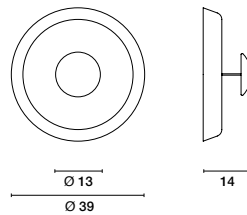

PROJECT:	TYPE:			
MODEL #	FINISH/COLOUR	WATTAGE	LIGHT SOURCE	VOLTAGE

AP/PL 40

AP/PL 80

1 x or 1 x LED ●