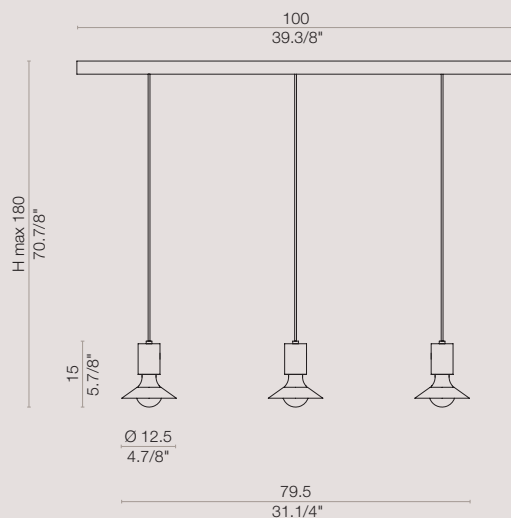

material

metal
metallo

light source

LED 220-240V or Halo
120V for
NORTH AMERICA

equipment**SO**

1 x 6W LED E27 3000°K Im600
light bulb included / lampadina inclusa
or 1 x max 105W E27

SO 3L

3 x 6W LED E27 3000°K Im600
light bulb included / lampadina inclusa
or 3 x max 105W E27

SO 5L

5 x 6W LED E27 3000°K Im600
light bulb included / lampadina inclusa
or 5 x max 105W E27

symbols**SO 3L****SO**

EASY collection

[En] → **Suspended light.**

Simplicity and essential look are interpreted by the simple gesture of fitting a lamp in a lampholder, EASY is infact made of 3 simple elements: lamp, lampholder and metallic diffuser.