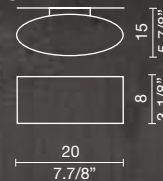

PROJECT:		TYPE:		
-		-		-
MODEL #	FINISH/COLOUR	WATTAGE	LIGHT SOURCE	VOLTAGE
				

**ELLE**design **L4B**

Diffusore in vetro soffiato incamiciato bianco trattato con satinatura interna ed esterna. Montatura acciaio satinato.

'Incamiciato' blown glass diffuser in the following white with satin finish on the inside and outside. Mounting: satin-finish steel.

AP 20

1 x max 150W R7s 80 mm halo

AP 33

1 x max 200W R7s 114 mm halo

SPECIFICATION SHEET