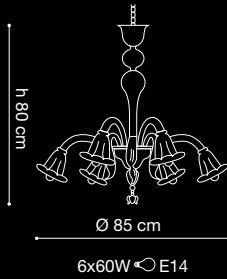

VINTAGE + 180

PROJECT:

TYPE:

MODEL #

FINISH/COLOUR

WATTAGE

LIGHT SOURCE

VOLTAGE

5L

6L

SPECIFICATION SHEET

florian

Archivio Storico

SPECIFICATION SHEET

SPECIFICATION SHEET

florian

Archivio Storico

AP 2L

L 38 cm

2x60W  $\ominus$  E14

SCANGIFT®

WWW.SCANGIFT.COM

SPECIFICATION SHEET