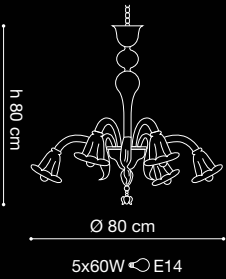

VINTAGE + 180

PROJECT:

TYPE:

MODEL #

FINISH/COLOUR

WATTAGE

LIGHT SOURCE

VOLTAGE

5L

6L

SPECIFICATION SHEET

florian

Archivio Storico

SPECIFICATION SHEET

SPECIFICATION SHEET

florian

Archivio Storico

AP 2L

L 38 cm

2x60W  $\ominus$  E14

SCANGIFT®

WWW.SCANGIFT.COM

SPECIFICATION SHEET