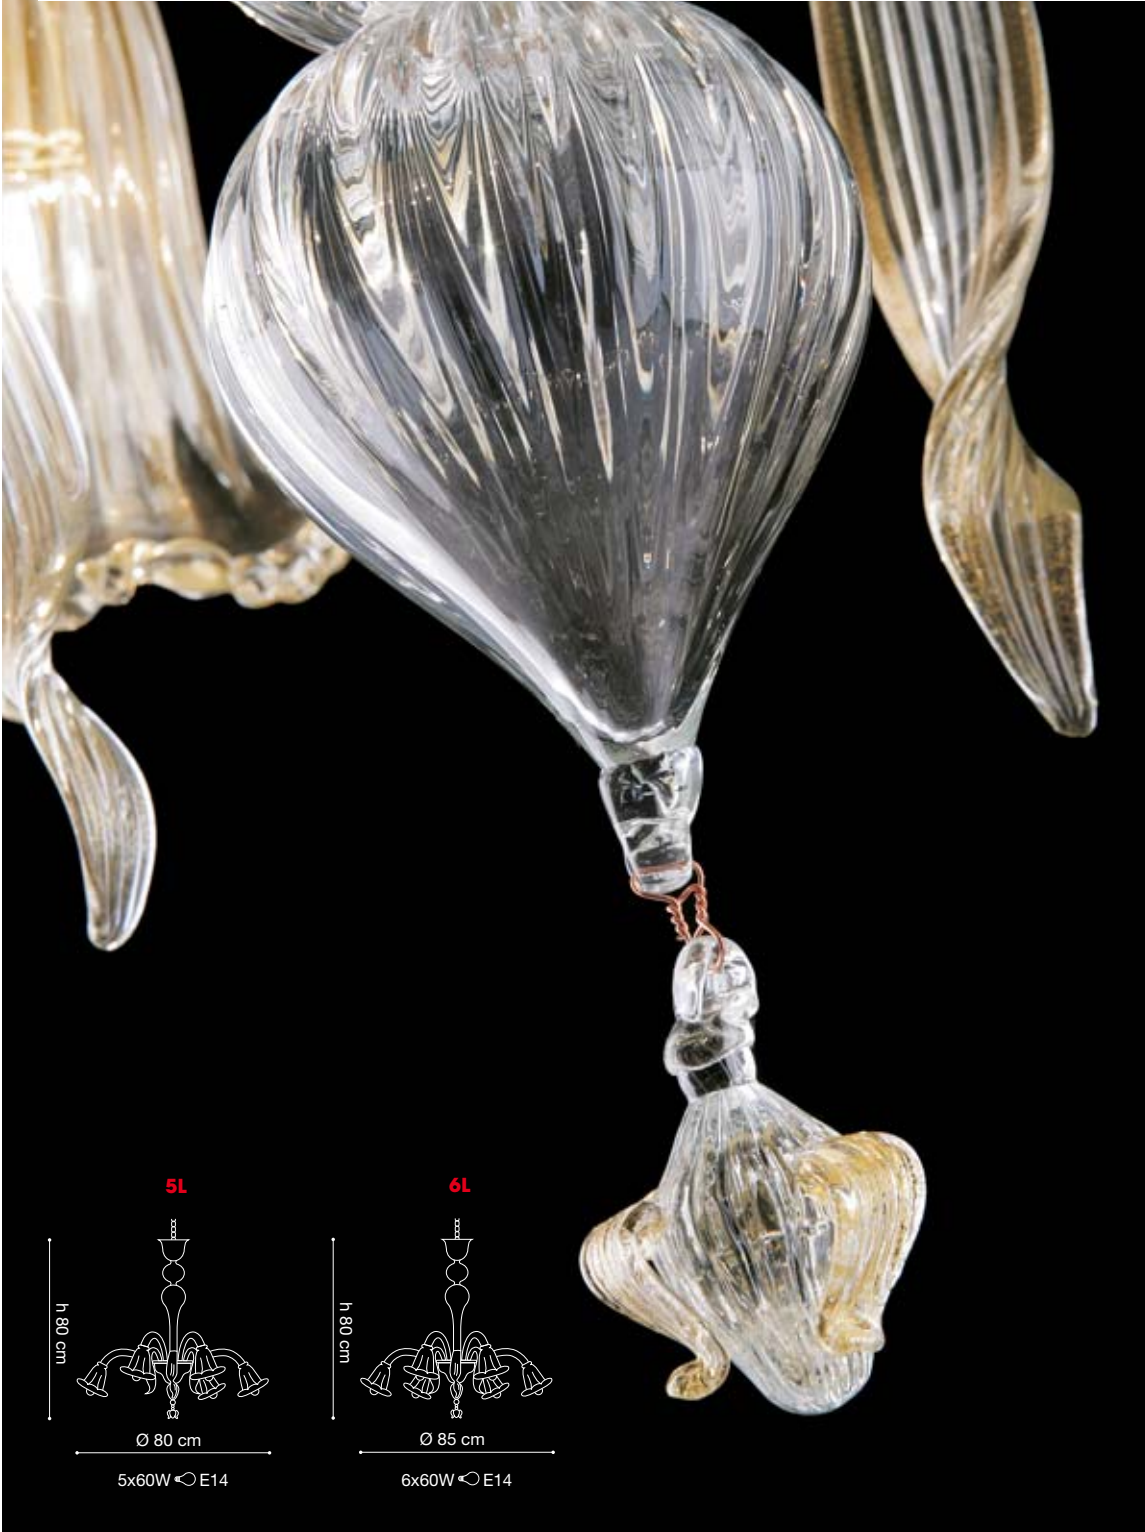

VINTAGE + 180

PROJECT:

TYPE:

MODEL #

FINISH/COLOUR

WATTAGE

LIGHT SOURCE

VOLTAGE

Archivio Storico

AP 2L

L 38 cm

2x60W  $\ominus$  E14

SCANGIFT®

WWW.SCANGIFT.COM

SPECIFICATION SHEET