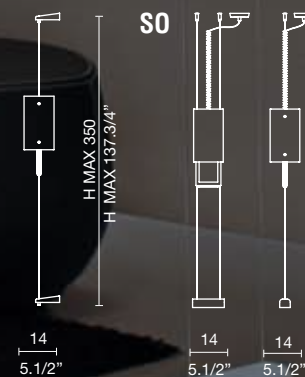

SCANGIFT®

SPECIFICATION SHEET

WWW.SCANGIFT.COM

PROJECT:

TYPE:

MODEL #

FINISH/COLOUR

WATTAGE

LIGHT SOURCE

VOLTAGE

**HANG**design **L4B****AP****SO**

1 x max 150W E27 inc  
1 x max 250W E27 halo  
con dimmer / with dimmer

1 x max 150W E27 inc  
1 x max 250W E27 halo  
1 x max 23W E27 fluor

SCANGIFT®

**HANG**design **L4B**

Diffusore in vetro soffiato bianco satinato.  
Montatura in acciaio lucido.

Diffuser in satin white blown glass.  
Polished steel fixture.

**TR**

1 x max 150W E27 inc  
1 x max 250W E27 halo  
con dimmer / with dimmer