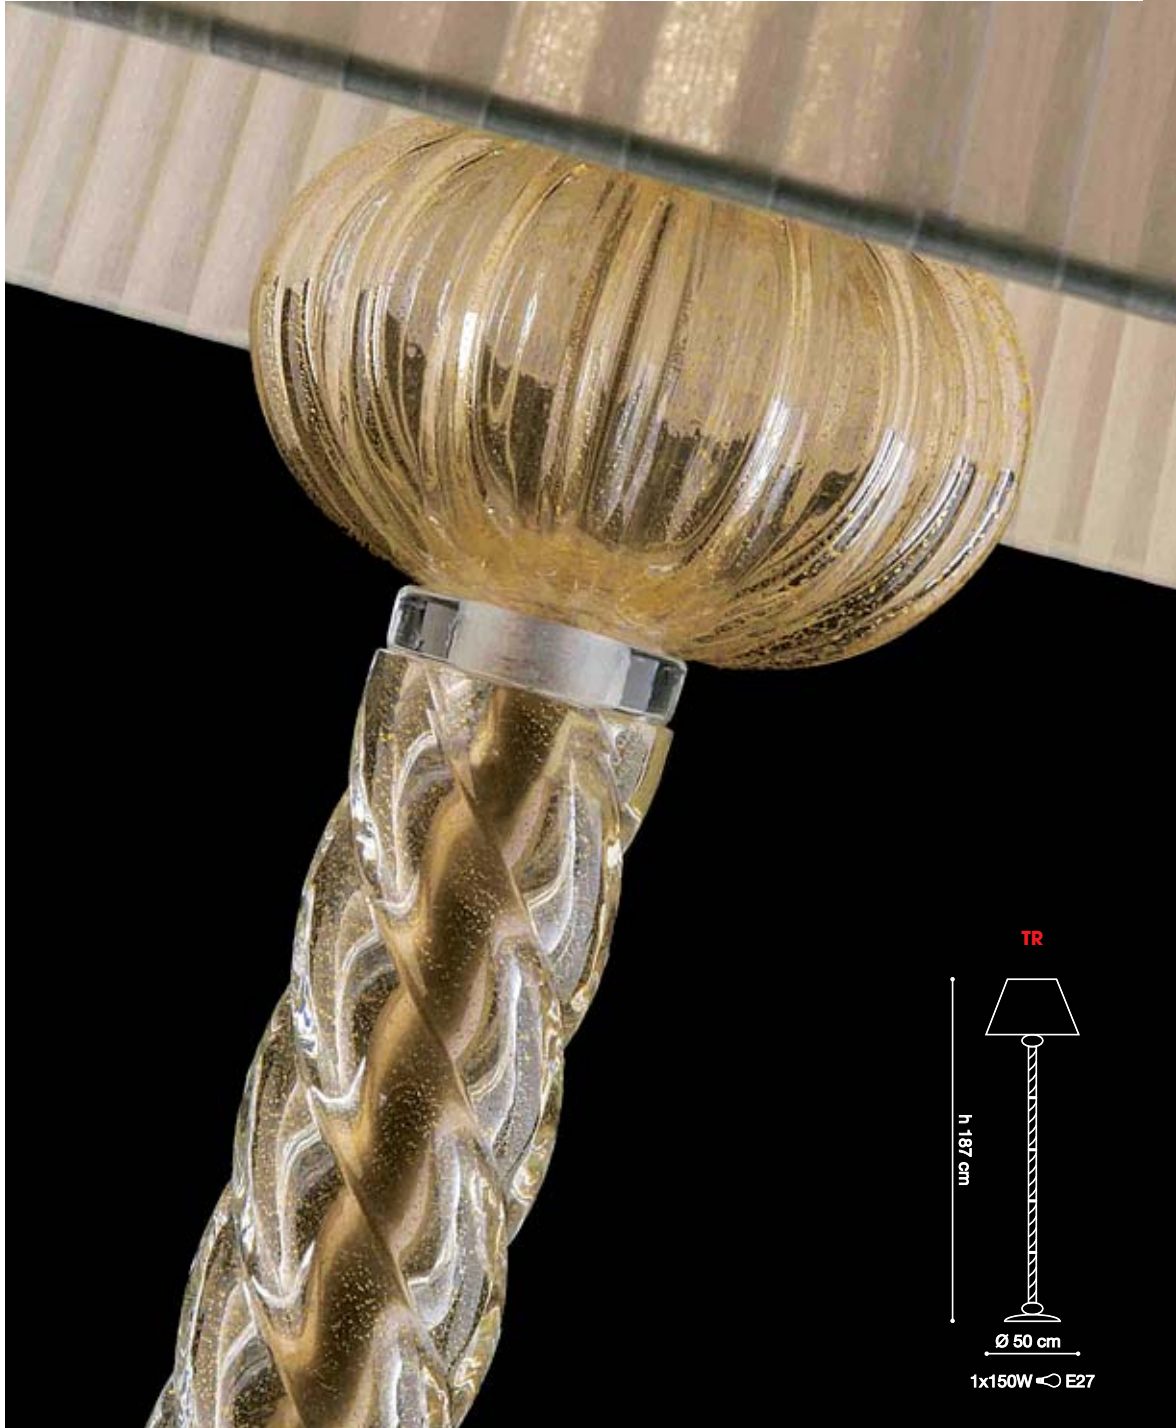

kristal

Archivio Storico

PROJECT:

TYPE:

MODEL #

FINISH/COLOUR

WATTAGE

LIGHT SOURCE

VOLTAGE

SPECIFICATION SHEET