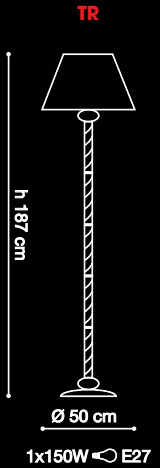

kristal

Archivio Storico

PROJECT:

TYPE:

MODEL #

FINISH/COLOUR

WATTAGE

LIGHT SOURCE

VOLTAGE

SPECIFICATION SHEET