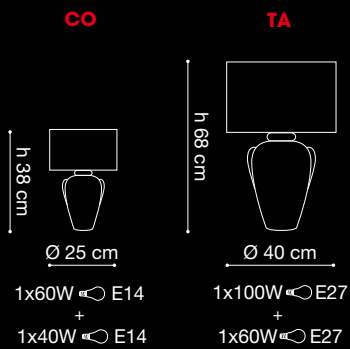

lybra  
design L4B

PROJECT:

TYPE:

MODEL #

FINISH/COLOUR

WATTAGE

LIGHT SOURCE

VOLTAGE