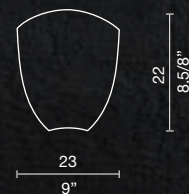

PROJECT:

TYPE:

MODEL #

FINISH/COLOUR

WATTAGE

LIGHT SOURCE

VOLTAGE

**MAX****Archivio Storico**

Diffusore in vetro bianco incamiciato satinato.  
Montatura laccata bianca.

White satin-finish 'incamiciato' glass diffuser.  
Mounting: white enamelled finish.

**AP 22**

1 x max 100W E27 inc  
1 x max 15W E27 fluor

profondità 11  
depth 4.3/8"

**SCANGIFT®**

TECHNICAL SPECIFICATION SHEET