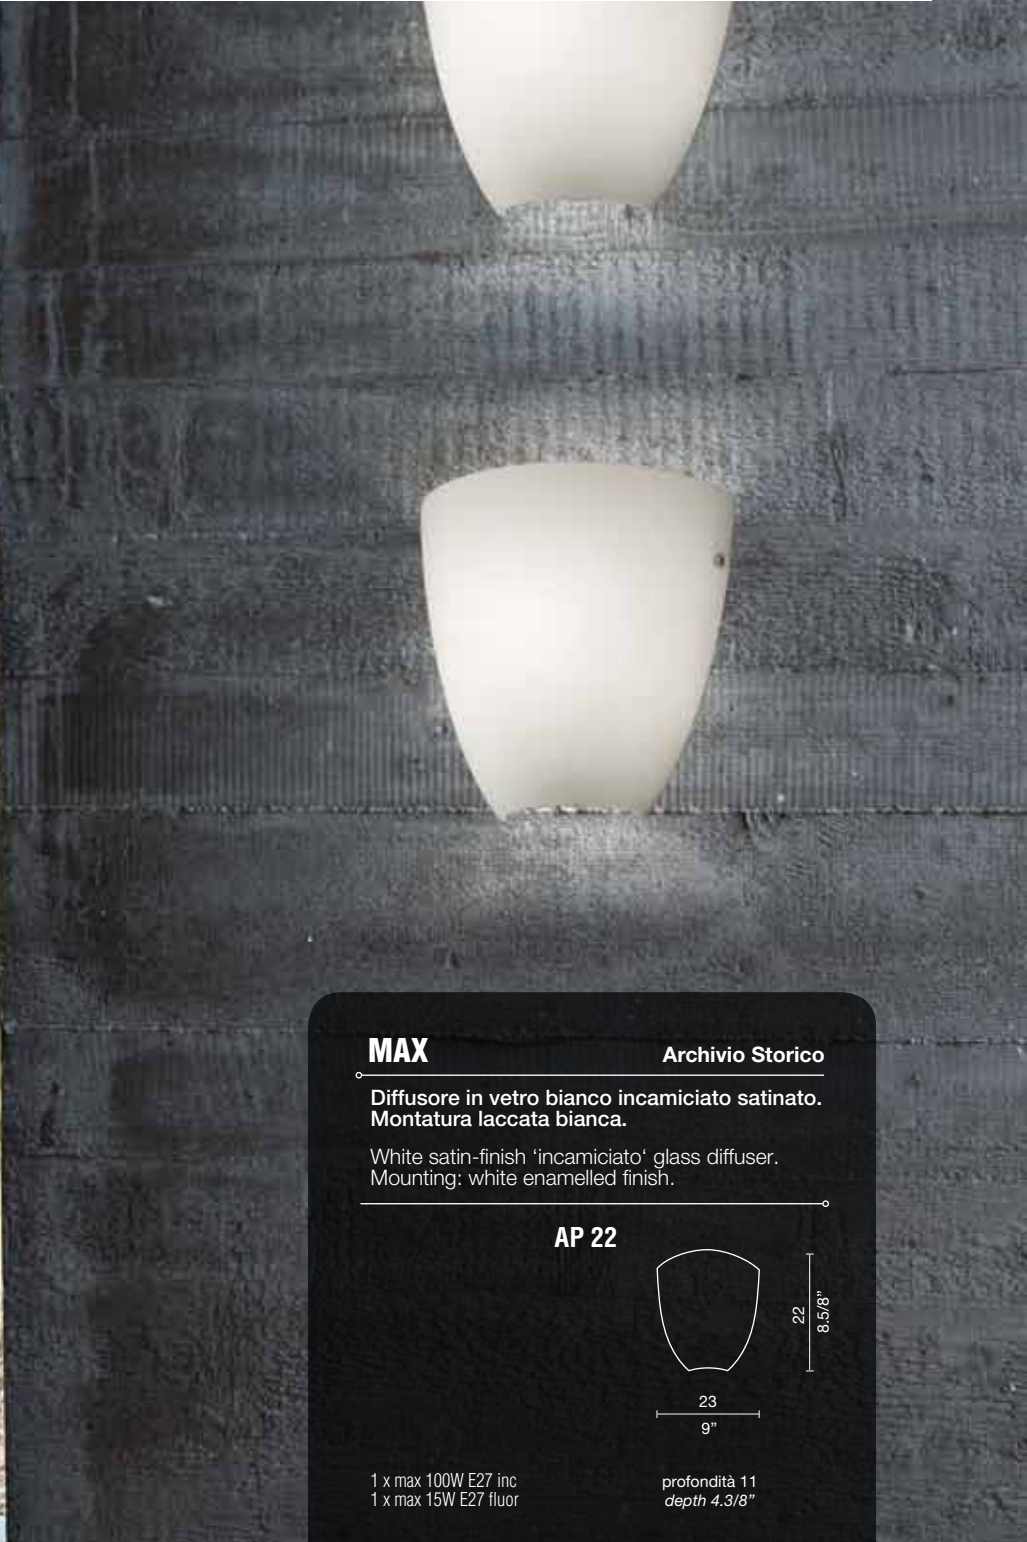

PROJECT:

TYPE:

MODEL #

FINISH/COLOUR

WATTAGE

LIGHT SOURCE

VOLTAGE

**MAX****Archivio Storico**

Diffusore in vetro bianco incamiciato satinato.  
Montatura laccata bianca.

White satin-finish 'incamiciato' glass diffuser.  
Mounting: white enamelled finish.

**AP 22**

1 x max 100W E27 inc  
1 x max 15W E27 fluor

profondità 11  
depth 4.3/8"

**SCANGIFT®**

TECHNICAL SPECIFICATION SHEET