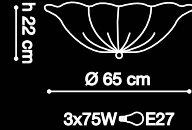

VINTAGE + 298

SO 50

Ø 52 cm

1x100W ⚡ E27

SPECIFICATION SHEET

SCANGIFT®

WWW.SCANGIFT.COM

PROJECT:		TYPE:		
-		-		
MODEL #	FINISH/COLOUR	WATTAGE	LIGHT SOURCE	VOLTAGE
				

PL 40

PL 50

PL 65

VINTAGE + 300

SPECIFICATION SHEET

AP

h 30 cm

L 32 cm