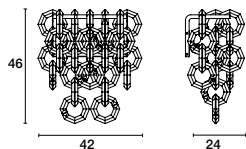

Diffusore realizzato con elementi componibili in pmma nei colori: carbone, cristallo, miele, ciliegia, lampone, lime e acquamarine. Montatura inox lucido.

Diffuser comprising modular elements in PMMA in the following colours: coal, crystal, honey, cherry, raspberry, lime and aquamarine. Fixture in polished stainless steel.

- 40W E14 ●
- 7W E14 ●
- 100W E27 ●
- 100W E27 HALOPAR 30 ●
- 23W E27 ●
- 20W E27 ●
- 60W E14 ●
- 60W E27 ●
- 15W E27 ●
- 30W E27 FLUOR ●
- 75W E27 INC ●

AP