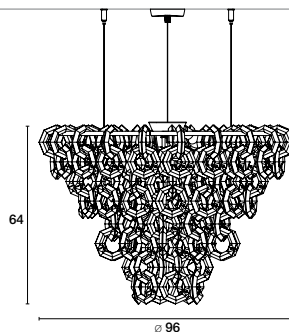

1 x ● or 1 x ● or 1 x ●

PL 50

5 x ● or 5 x ●

PL 50 L

5 x ● or 5 x ●

PL 70

6 x ● + 3 x ●
or 6 x ● + 3 x ●

PL 100

6 x ● + 3 x ●
or 6 x ● + 3 x ●

SO 50

5 x ● or 5 x ●

SO 70

6 x ● + 3 x ●
or 6 x ● + 3 x ●

SO 100

6 x ● + 3 x ●
or 6 x ● + 3 x ●

SO

2 x ● or 2 x ●

BINARIO 1

BINARIO 2

PROJECT:

TYPE:

MODEL #

FINISH/COLOUR

WATTAGE

LIGHT SOURCE

VOLTAGE

MISSTRASS

table of contents

COAL

CRYSTAL

HONEY

CHERRY