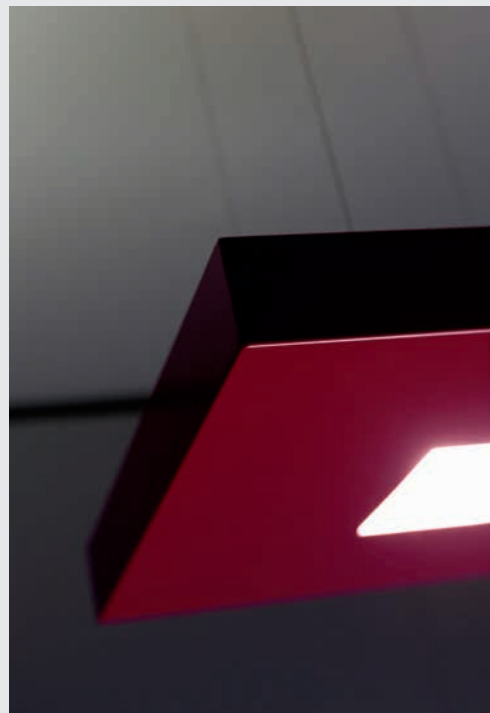

MODEL #

FINISH/COLOUR

WATTAGE

LIGHT SOURCE

VOLTAGE

[En] → Powder-coated metal structure available in 5 colors. Direct and indirect light for the hanging version. Satin-finish PMMA diffusers. Only indirect light for the wall version.

[It] → Struttura in metallo verniciato a polveri nei 5 colori disponibili. Doppia emissione luminosa per la versione a sospensione. Diffusori in PMMA satinato. Singola emissione luminosa per la versione a parete.

dimensions

L 45 x W 45 x H 6 cm

color

red 3004

NOIR *collection*

[En] → **Geometries of light.** From the elegance and scrupulous geometry of the light-source, a light shines, strongly downwards and softly upwards. The architectural design of the object, that presents itself as a simple square with a window of light cut into it, is enriched by the different color options. The wall sconce declares essential minimalism by blending into the wall as an architectural element that stands out thanks to its luminous reflection.