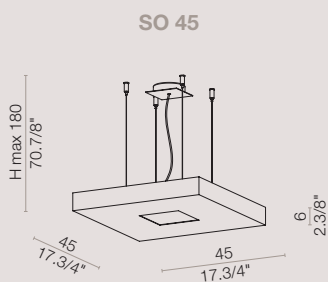

PROJECT:

TYPE:

MODEL #

FINISH/COLOUR

WATTAGE

LIGHT SOURCE

VOLTAGE