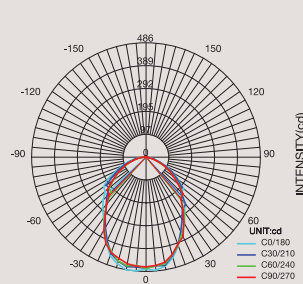

21W LED 3000°K lm1850

SO 45

21W LED 3000°K lm1850+
20W LED 3000°K lm1780

SO 60

30W LED 3000°K lm2200+
40W LED 3000°K lm3560

symbols

photometric test AP

photometric test SO 60

dimensions

W 14.5 x DPT 15.5 x H 4 cm

color

white 9010

[En] → The indirect lighting sources are shielded by two bands in satin finish PMMA, complementing the geometry of the lighting fixture.

[It] → Le sorgenti luminose che direzionano la luce verso l'alto sono schermate da due fasce in PMMA satinato che completano la geometria della lampada.