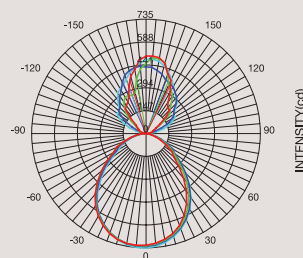

21W LED 3000°K lm1850

SO 45

21W LED 3000°K lm1850+
20W LED 3000°K lm1780

SO 60

30W LED 3000°K lm2200+
40W LED 3000°K lm3560

symbols

photometric test AP

photometric test SO 60

dimensions

L 45 x W 45 x H 6 cm

color

red 3004

NOIR *collection*

[En] → **Geometries of light.** From the elegance and scrupulous geometry of the light-source, a light shines, strongly downwards and softly upwards. The architectural design of the object, that presents itself as a simple square with a window of light cut into it, is enriched by the different color options. The wall sconce declares essential minimalism by blending into the wall as an architectural element that stands out thanks to its luminous reflection.

dimensions

W 14.5 x DPT 15.5 x H 4 cm

color

white 9010

[En] → The indirect lighting sources are shielded by two bands in satin finish PMMA, complementing the geometry of the lighting fixture.

[It] → Le sorgenti luminose che direzionano la luce verso l'alto sono schermate da due fasce in PMMA satinato che completano la geometria della lampada.