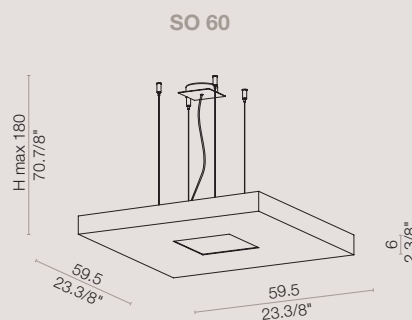

PROJECT:

TYPE:

MODEL #

FINISH/COLOUR

WATTAGE

LIGHT SOURCE

VOLTAGE