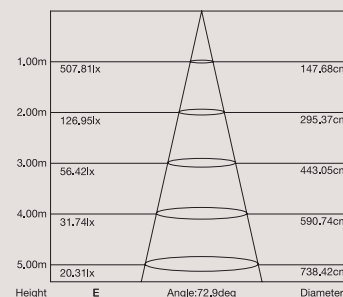

21W LED 3000°K lm1850

SO 45

21W LED 3000°K lm1850+
20W LED 3000°K lm1780

SO 60

30W LED 3000°K lm2200+
40W LED 3000°K lm3560

symbols

photometric test AP

photometric test SO 60

dimensions

W 14.5 x DPT 15.5 x H 4 cm

color

white 9010

[En] → The indirect lighting sources are shielded by two bands in satin finish PMMA, complementing the geometry of the lighting fixture.

[It] → Le sorgenti luminose che direzionano la luce verso l'alto sono schermate da due fasce in PMMA satinato che completano la geometria della lampada.