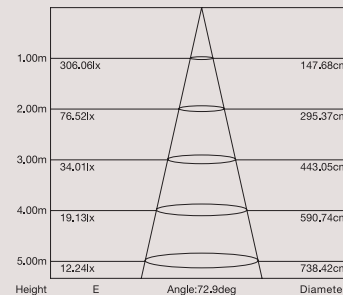

21W LED 3000°K lm1850

SO 45

21W LED 3000°K lm1850+
20W LED 3000°K lm1780

SO 60

30W LED 3000°K lm2200+
40W LED 3000°K lm3560

symbols

photometric test AP

photometric test SO 60

dimensions

W 14.5 x DPT 15.5 x H 4 cm

color

white 9010

[En] → The indirect lighting sources are shielded by two bands in satin finish PMMA, complementing the geometry of the lighting fixture.

[It] → Le sorgenti luminose che direzionano la luce verso l'alto sono schermate da due fasce in PMMA satinato che completano la geometria della lampada.