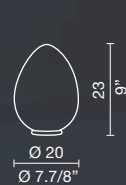

PROJECT:

TYPE:

MODEL #

FINISH/COLOUR

WATTAGE

LIGHT SOURCE

VOLTAGE

SCANGIFT®

**OVO**

Archivio Storico

Vetro bianco incamiciato a finitura satinata.
Montatura laccata bianca.

White satin-finish incamiciato'glass.
Mounting: white enamelled finish.

TA 20

1 x max 60W E14 inc
1 x max 14W E14 fluo