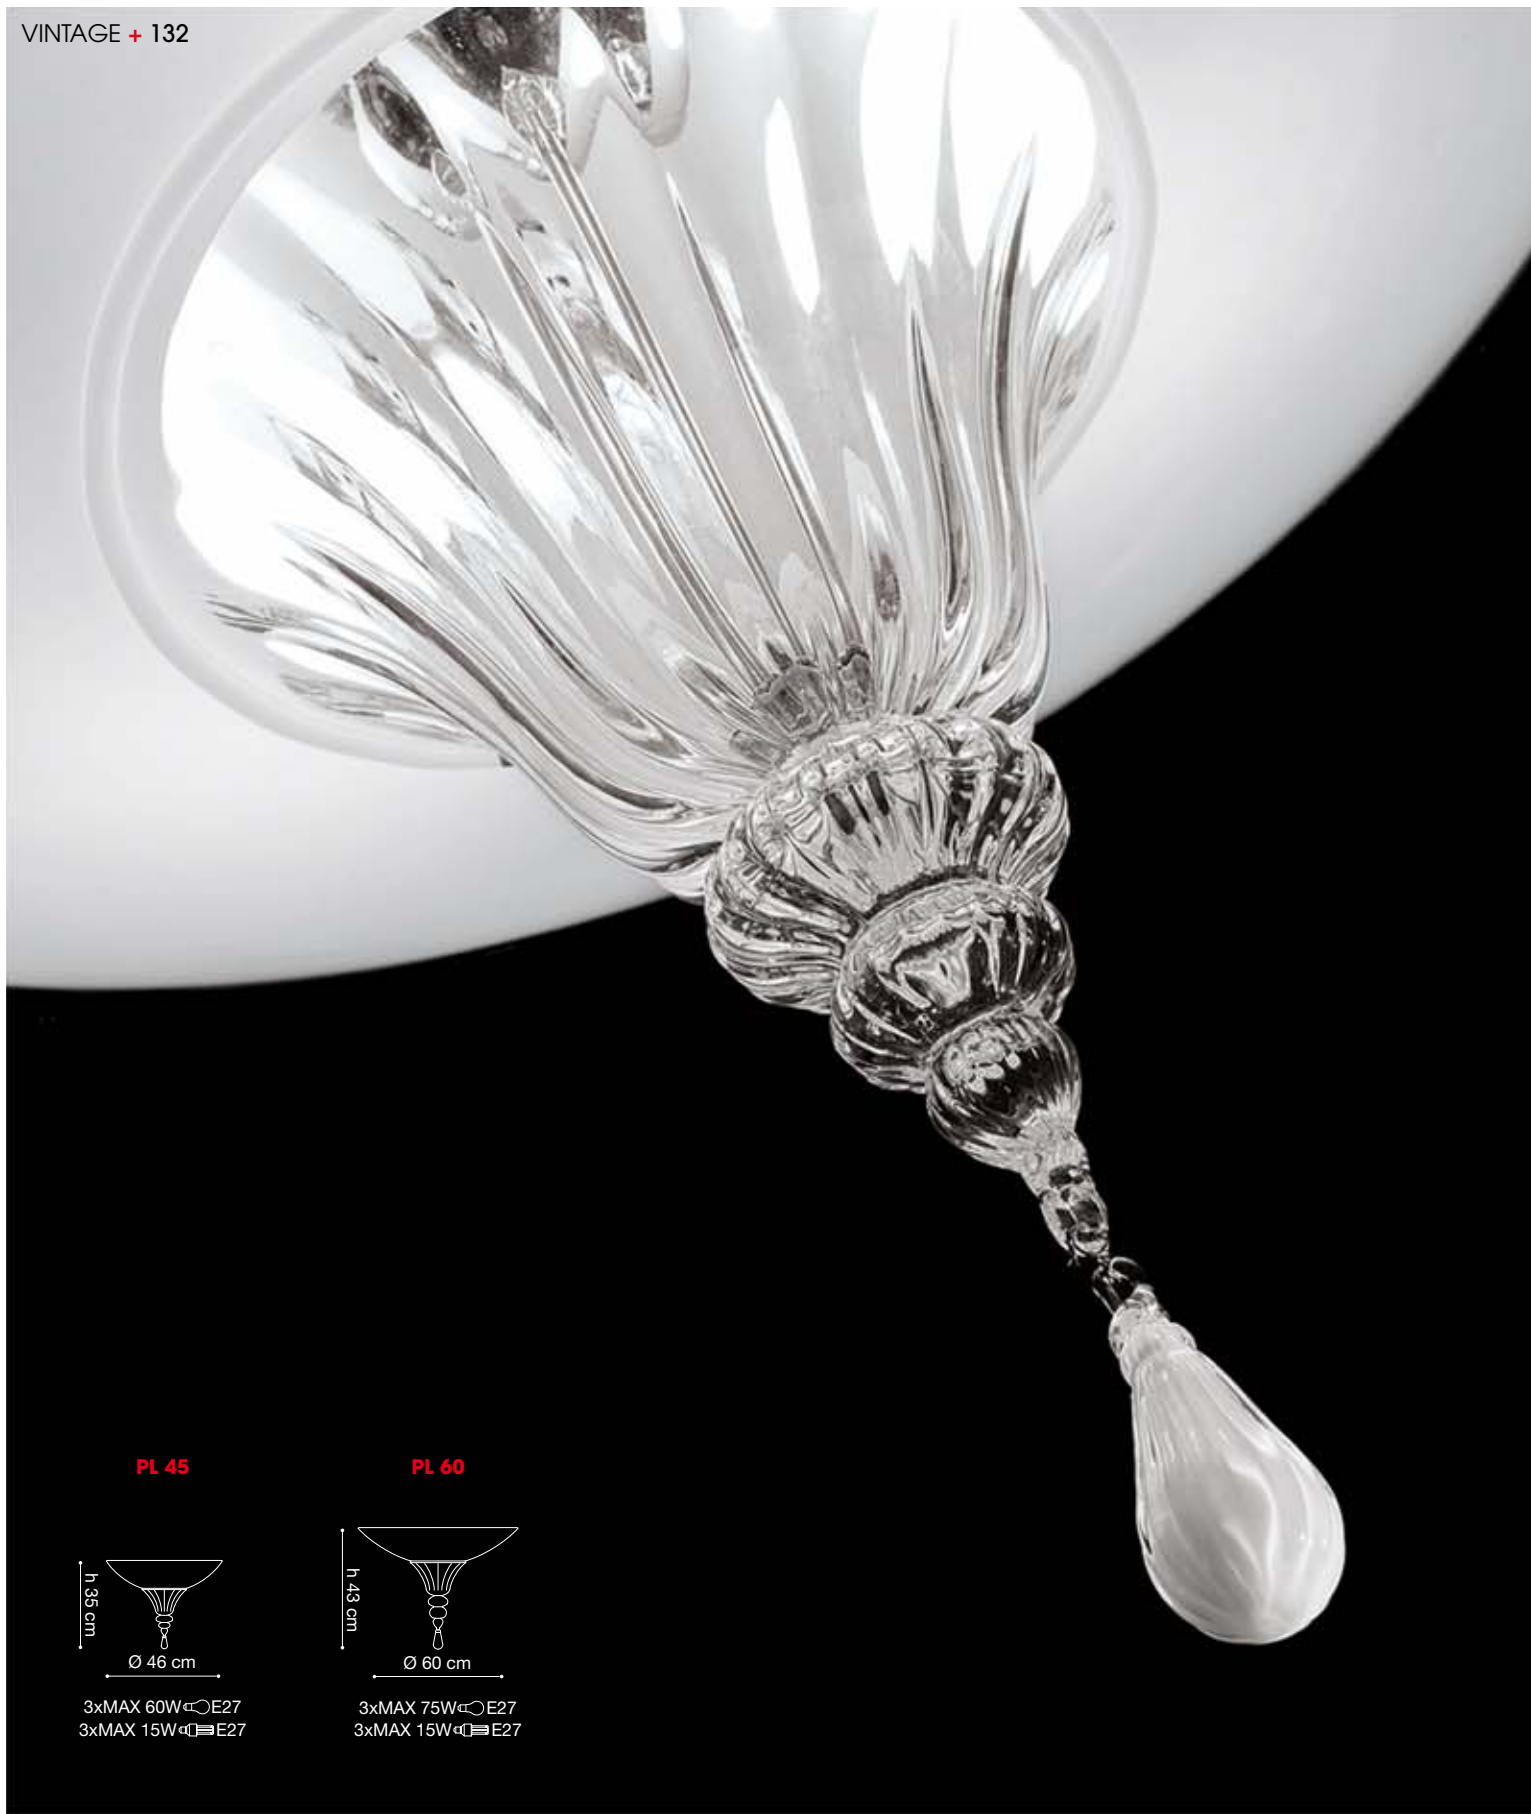

PL 45

3xMAX 60W E27
3xMAX 15W E27

3xMAX 75W E27
3xMAX 15W E27

SPECIFICATION SHEET