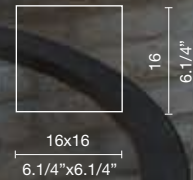

1 x max 40W G9 halo

1 x max 60W G9 halo

SCANGIFT®

SPECIFICATION SHEET