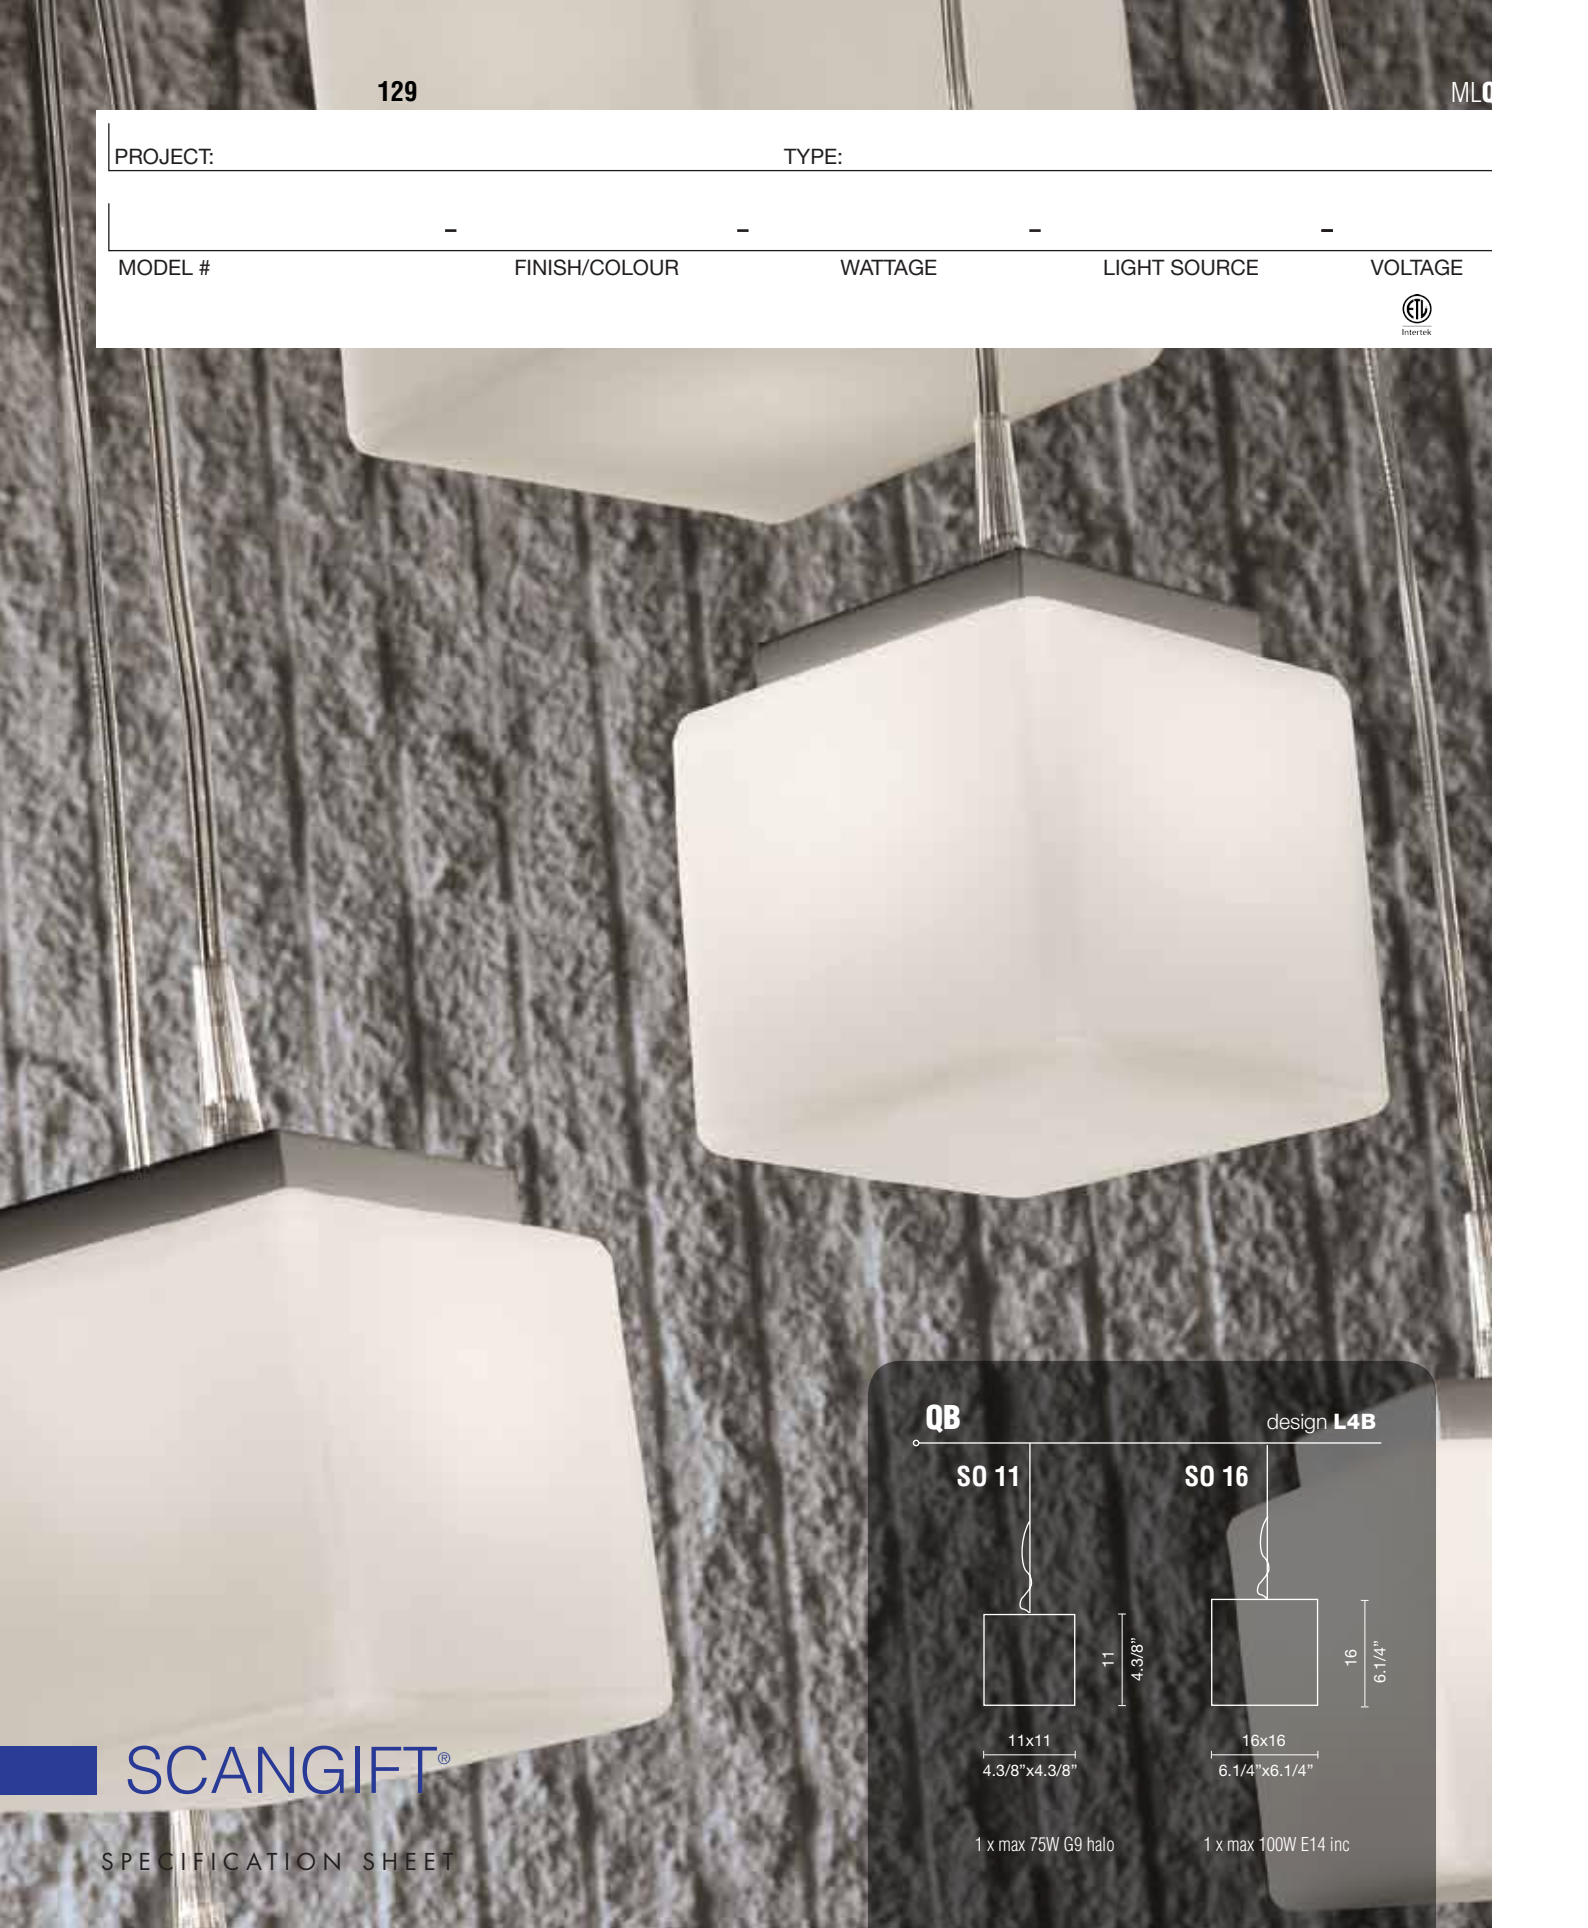

PROJECT:

TYPE:

MODEL #

FINISH/COLOUR

WATTAGE

LIGHT SOURCE

VOLTAGE

QB

design **L4B**

SO 11

SO 16

11x11
4.3/8"x4.3/8"

11
4.3/8"

16x16
6.1/4"x6.1/4"

16
6.1/4"

1 x max 75W G9 halo

1 x max 100W E14 inc

SCANGIFT®

SPECIFICATION SHEET