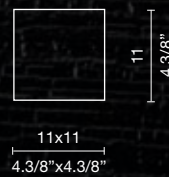

1 x max 40W G9 halo