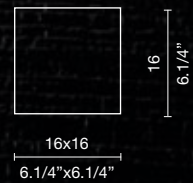

CO 16

1 x max 60W E14 inc

SCANGIFT®