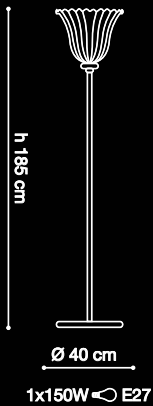

VINTAGE + 302

SPECIFICATION SHEET

SCANGIFT®

WWW.SCANGIFT.COM

PROJECT:

TYPE:

MODEL #

FINISH/COLOUR

WATTAGE

LIGHT SOURCE

VOLTAGE

SO

CO

1x100W ↯ E27

1x60W ↯ E14

VINTAGE + 304

TR

SPECIFICATION SHEET

PL 35

PL 45

PL 60

VINTAGE + 306

SPECIFICATION SHEET

SCANGIFT®