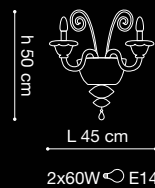

VINTAGE + 164

SPECIFICATION SHEET

AP 2L

PROJECT:

TYPE:

MODEL #

FINISH/COLOUR

WATTAGE

LIGHT SOURCE

VOLTAGE

VINTAGE + 166

SPECIFICATION SHEET

PROJECT:

TYPE:

MODEL #

FINISH/COLOUR

WATTAGE

LIGHT SOURCE

VOLTAGE

12L

Ø 105 cm

12x60W ↻ E14