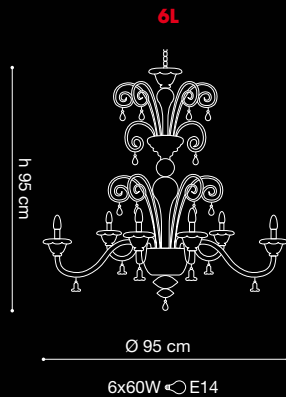

VINTAGE + 164

SPECIFICATION SHEET

AP 2L

PROJECT:

TYPE:

MODEL #

FINISH/COLOUR

WATTAGE

LIGHT SOURCE

VOLTAGE

VINTAGE + 166

SPECIFICATION SHEET

PROJECT:

TYPE:

MODEL #

FINISH/COLOUR

WATTAGE

LIGHT SOURCE

VOLTAGE

12L

Ø 105 cm

12x60W ↻ E14