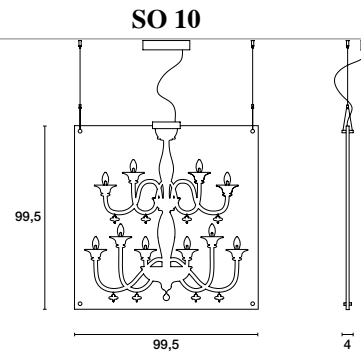

SPECIFICATION SHEET

WWW.SCANGIFT.COM

101

SCANGIFT®

SPECIFIC MODEL SHEET

LOUNGE BAR SVENICE | 2.40 PM

Lampadario a luce diffusa. Chandelier providing diffused light.
Struttura in metallo cromato. Metal structure and components
in chrome finish. Methacrylate
Diffusore in metacrilato trasparente con serigrafia
diffuser transparent shade with
colorata bianca, rossa o nera. white, red or black decoration.

20W G4  ●
10W G4  ●
4W LED G4  ●

PROJECT:

TYPE:

MODEL # FINISH/COLOUR WATTAGE LIGHT SOURCE VOLTAGE

6 x  ● or 6 x  LED ●

10 x  ● or 10 x  LED ●

6 x  ● or 6 x  LED ●

10 x  ● or 10 x  LED ●