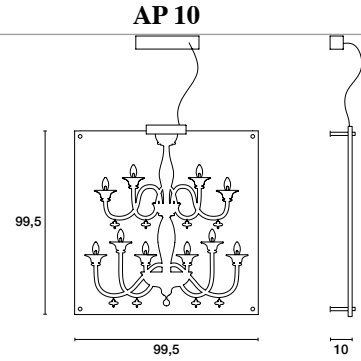

SPECIFICATION SHEET

WWW.SCANGIFT.COM

101

SCANGIFT®

SPECIFIC MODEL SHEET

LOUNGE BAR SVENICE | 2.40 PM

Lampadario a luce diffusa. Chandelier providing diffused light.
Struttura in metallo cromato. Metal structure and components
in chrome finish. Methacrylate
Diffusore in metacrilato trasparente con serigrafia
diffuser transparent shade with
colorata bianca, rossa o nera. white, red or black decoration.

20W G4  ●
10W G4  ●
4W LED G4  ●

PROJECT:

TYPE:

MODEL # FINISH/COLOUR WATTAGE LIGHT SOURCE VOLTAGE

6 x  ● or 6 x  LED ●

10 x  ● or 10 x  LED ●

6 x  ● or 6 x  LED ●

10 x  ● or 10 x  LED ●