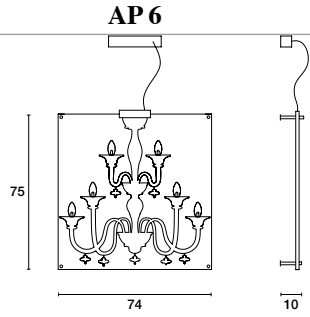

Lampadario a luce diffusa. Chandelier providing diffused light.
Struttura in metallo cromato. Metal structure and components
in chrome finish. Methacrylate
Diffusore in metacrilato trasparente con serigrafia
diffuser transparent shade with
colorata bianca, rossa o nera. white, red or black decoration.

20W G4 ●
10W G4 ●
4W LED G4 ●

PROJECT:

TYPE:

MODEL # FINISH/COLOUR WATTAGE LIGHT SOURCE VOLTAGE

6 x ● or 6 x LED ●