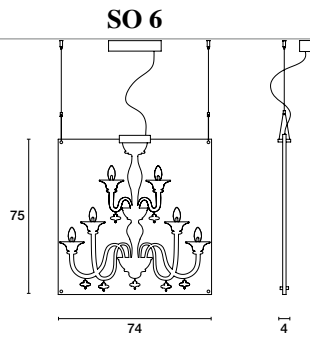

SPECIFICATION SHEET

WWW.SCANGIFT.COM

101

SCANGIFT®

SPECIFIC MODEL SHEET

LOUNGE BAR SVENICE | 2.40 PM

Lampadario a luce diffusa. Chandelier providing diffused light.
Struttura in metallo cromato. Metal structure and components
in chrome finish. Methacrylate
Diffusore in metacrilato trasparente con serigrafia
diffuser transparent shade with
colorata bianca, rossa o nera. white, red or black decoration.

20W G4  ●
10W G4  ●
4W LED G4  ●

PROJECT:

TYPE:

MODEL # FINISH/COLOUR WATTAGE LIGHT SOURCE VOLTAGE

6 x  ● or 6 x  LED ●

10 x  ● or 10 x  LED ●

6 x  ● or 6 x  LED ●

10 x  ● or 10 x  LED ●