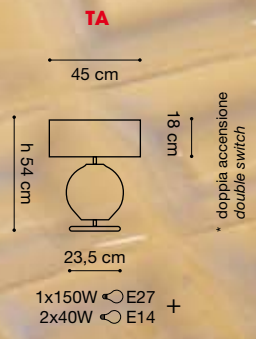

SPECIFICATION SHEET

PROJECT:		TYPE:		
-		-		
MODEL #	FINISH/COLOUR	WATTAGE	LIGHT SOURCE	VOLTAGE
				 Intertek

SPECIFICATION SHEET

blum ball
design L4B

SPECIFICATION SHEET