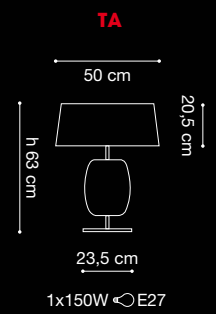

SPECIFICATION SHEET

PROJECT:		TYPE:		
-		-		
MODEL #	FINISH/COLOUR	WATTAGE	LIGHT SOURCE	VOLTAGE
				 Intertek

SPECIFICATION SHEET

blum ball
design L4B

SPECIFICATION SHEET