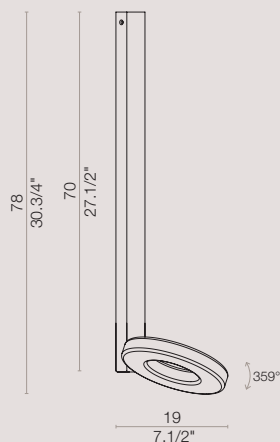

19W LED 3000°K lm1500

PL 10 - 30 - 70 2L

38W LED 3000°K lm3000

symbols

dimensions

PL 30 1L

2.5 x 5
1"x 2"

PL 70 1L

2.5 x 5
1"x 2"

PL 30 2L

2.5 x 5
1"x 2"

PL 70 2L

2.5 x 5
1"x 2"

ALULED

→ **ring**

[En] → The large lighting fixture with the shape of a ring, made from a carved solid aluminium, fits perfectly around the LED lighting source, giving volume and shape to the light.

PL 30 1L
ceiling lamp

dimensions
L 19 x H max 38 cm

color
white 9010

[En] → Due to its size, ALULED RING is only available in the ceiling version, with single or double lighting sources, both adjustable.