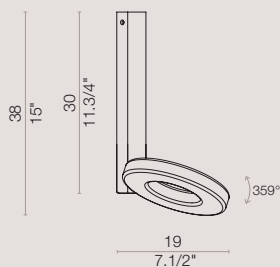

19W LED 3000°K lm1500

PL 10 - 30 - 70 2L

38W LED 3000°K lm3000

symbols

dimensions

PL 30 1L

2.5 x 5
1"x 2"

PL 70 1L

2.5 x 5
1"x 2"

PL 30 2L

2.5 x 5
1"x 2"

PL 70 2L

2.5 x 5
1"x 2"

ALULED

→ **ring**

[En] → The large lighting fixture with the shape of a ring, made from a carved solid aluminium, fits perfectly around the LED lighting source, giving volume and shape to the light.

PL 30 1L
ceiling lamp

dimensions
L 19 x H max 38 cm

color
white 9010

[En] → Due to its size, ALULED RING is only available in the ceiling version, with single or double lighting sources, both adjustable.