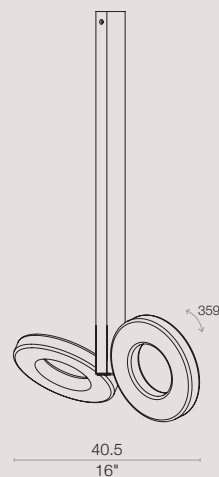

19W LED 3000°K lm1500

PL 10 - 30 - 70 2L

38W LED 3000°K lm3000

symbols

dimensions

PL 30 1L

2.5 x 5
1"x 2"

PL 70 1L

2.5 x 5
1"x 2"

PL 30 2L

2.5 x 5
1"x 2"

PL 70 2L

2.5 x 5
1"x 2"

ALULED

→ **ring**

[En] → The large lighting fixture with the shape of a ring, made from a carved solid aluminium, fits perfectly around the LED lighting source, giving volume and shape to the light.

[It] → Il grande corpo luminoso a forma di anello, ricavato da un pieno in alluminio, avvolge perfettamente la sorgente luminosa a LED, dando volume e forma alla luce.

SCANGIFT®

WWW.SCANGIFT.COM

ALULED ring

PL 30 1L
ceiling lamp

dimensions
L 19 x H max 38 cm

color
white 9010

[En] → Due to its size, ALULED RING is only available in the ceiling version, with single or double lighting sources, both adjustable.