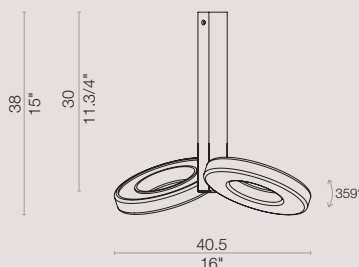

19W LED 3000°K lm1500

PL 10 - 30 - 70 2L

38W LED 3000°K lm3000

symbols

dimensions

PL 30 1L

2.5 x 5
1"x 2"

PL 70 1L

2.5 x 5
1"x 2"

PL 30 2L

2.5 x 5
1"x 2"

PL 70 2L

2.5 x 5
1"x 2"

ALULED

→ **ring**

[En] → The large lighting fixture with the shape of a ring, made from a carved solid aluminium, fits perfectly around the LED lighting source, giving volume and shape to the light.

PL 30 1L
ceiling lamp

dimensions
L 19 x H max 38 cm

color
white 9010

[En] → Due to its size, ALULED RING is only available in the ceiling version, with single or double lighting sources, both adjustable.