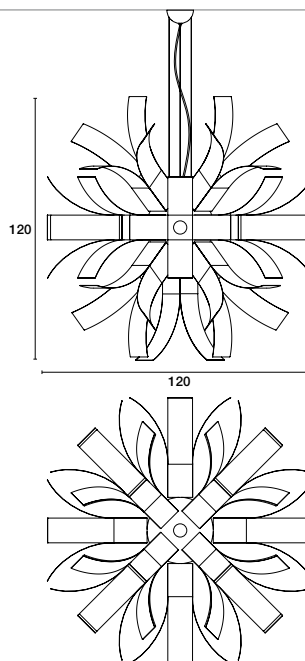

WWW.SCANGIFT.COM

Diffusore in metallo bianco o bianco / foglia oro.  
Montatura in metallo bianco o foglia oro.

Diffuser in white metal or white / gold leaf.  
Fixture in white metal or gold leaf.

100W E27  ●  
20W E27  ●  
60W E27  ●

PROJECT:

TYPE:

MODEL #

FINISH/COLOUR

WATTAGE

LIGHT SOURCE

VOLTAGE

**1.30**

1 x  ● or 1 x  ●

**SO 80**

17 x  ● or 17 x  ●

**PL 80**

5 x  ● or 5 x  ●

**1.45**

1 x  ● or 1 x  ●

**SO 120**

17 x  ● or 17 x  ●

**PL 120**

5 x  ● or 5 x  ●