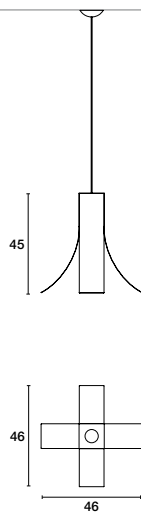

WWW.SCANGIFT.COM

Diffusore in metallo bianco o bianco / foglia oro.  
Montatura in metallo bianco o foglia oro.

Diffuser in white metal or white / gold leaf.  
Fixture in white metal or gold leaf.

100W E27  ●  
20W E27  ●  
60W E27  ●

PROJECT:

TYPE:

MODEL #

FINISH/COLOUR

WATTAGE

LIGHT SOURCE

VOLTAGE

**1.30**

1 x  ● or 1 x  ●

**SO 80**

17 x  ● or 17 x  ●

**PL 80**

5 x  ● or 5 x  ●

**1.45**

1 x  ● or 1 x  ●

**SO 120**

17 x  ● or 17 x  ●

**PL 120**

5 x  ● or 5 x  ●