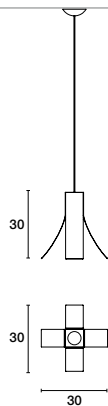

WWW.SCANGIFT.COM

Diffusore in metallo bianco o bianco / foglia oro.  
Montatura in metallo bianco o foglia oro.

Diffuser in white metal or white / gold leaf.  
Fixture in white metal or gold leaf.

100W E27  ●  
20W E27  ●  
60W E27  ●

PROJECT:

TYPE:

MODEL #

FINISH/COLOUR

WATTAGE

LIGHT SOURCE

VOLTAGE

**1.30**

1 x  ● or 1 x  ●

**SO 80**

17 x  ● or 17 x  ●

**PL 80**

5 x  ● or 5 x  ●

**1.45**

1 x  ● or 1 x  ●

**SO 120**

17 x  ● or 17 x  ●

**PL 120**

5 x  ● or 5 x  ●