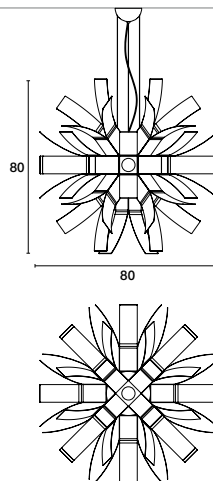

WWW.SCANGIFT.COM

Diffusore in metallo bianco o bianco / foglia oro.  
Montatura in metallo bianco o foglia oro.

Diffuser in white metal or white / gold leaf.  
Fixture in white metal or gold leaf.

100W E27  ●  
20W E27  ●  
60W E27  ●

PROJECT:

TYPE:

MODEL #

FINISH/COLOUR

WATTAGE

LIGHT SOURCE

VOLTAGE

**1.30**

1 x  ● or 1 x  ●

**SO 80**

17 x  ● or 17 x  ●

**PL 80**

5 x  ● or 5 x  ●

**1.45**

1 x  ● or 1 x  ●

**SO 120**

17 x  ● or 17 x  ●

**PL 120**

5 x  ● or 5 x  ●