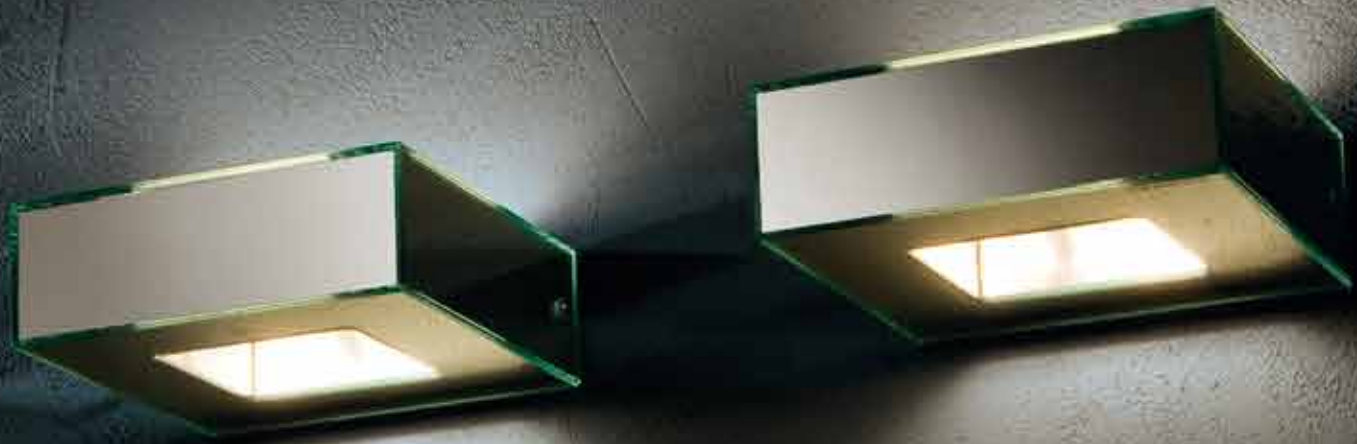

PROJECT:

TYPE:

MODEL #

FINISH/COLOUR

WATTAGE

LIGHT SOURCE

VOLTAGE

BOX

design **Mauro Marzollo**

AP/PL 20

1 x max 150W R7s 80 mm halo
1 x max 13W G24q-1 fluor

20
7.7/8"

7
2.3/4"

AP/PL 65

65
25.5/8"

7
2.3/4"

2 x max 150W R7s 114 mm halo
1 x max 55W 2G11 fluor

SCANGIFT®