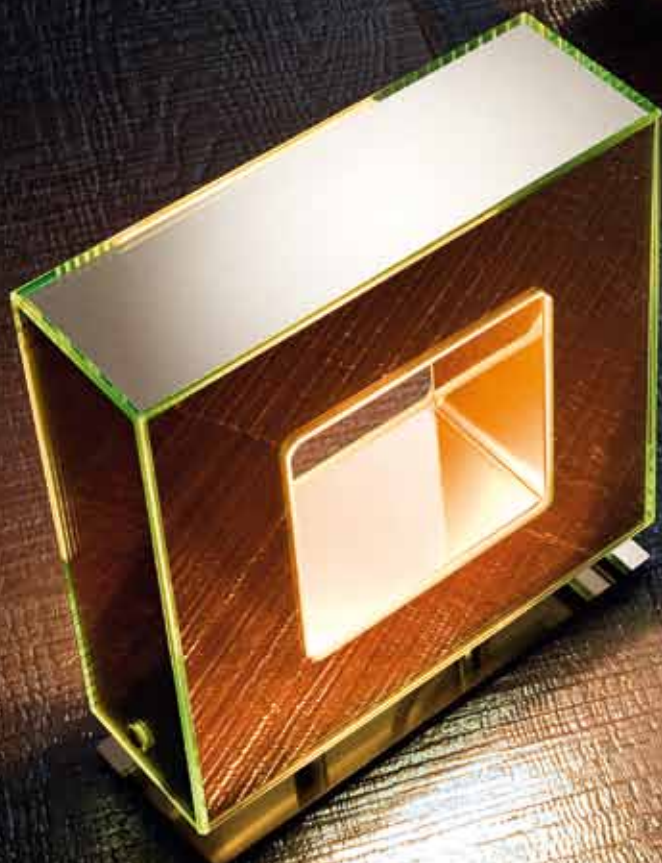

BOX

design **Mauro Marzollo**

Vetro diffusore con finitura a specchio.
Montatura acciaio lucido.

Glass diffuser with mirror finish.
Polished steel fixture.

CO

1 x max 60W E14 inc
1 x max 9W E14 floor

SCANGIFT®

LAMP COLLECTION SHEET