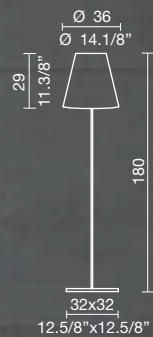

PROJECT:

TYPE:

MODEL #

FINISH/COLOUR

WATTAGE

LIGHT SOURCE

VOLTAGE

**CANDY**

Archivio Storico

doppia accensione / double switch

TR

1 x max 150W E27 inc or
1 x max 250W E27 halo

TR PLUS

3 x max 60W E14 inc
1 x max 250W E27 halo

SCANGIFT®

SPECIFICATION SHEET