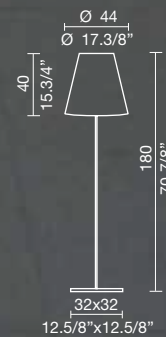

PROJECT:

TYPE:

MODEL #

FINISH/COLOUR

WATTAGE

LIGHT SOURCE

VOLTAGE

**CANDY**

Archivio Storico

doppia accensione / double switch

TR

1 x max 150W E27 inc or
1 x max 250W E27 halo

TR PLUS

3 x max 60W E14 inc
1 x max 250W E27 halo

SCANGIFT®

SPECIFICATION SHEET