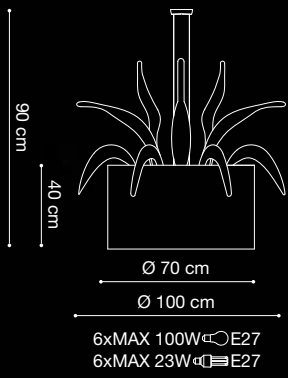

PROJECT:

TYPE:

MODEL #

FINISH/COLOUR

WATTAGE

LIGHT SOURCE

VOLTAGE

LA

SPECIFICATION SHEET

elisir
design Lorenzo Bertocco

SPECIFICATION SHEET