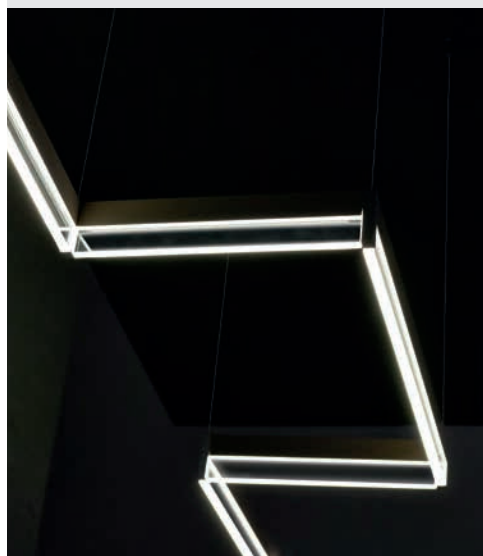

PROJECT:

TYPE:

MODEL #

FINISH/COLOUR

WATTAGE

LIGHT SOURCE

VOLTAGE

[En] → White powder-coated extruded aluminium profile, RAL 9010 or dove color RAL 1019. Transparent PMMA diffuser, satin finished on top and bottom edges. Fixing element in carved solid aluminium, row finish in single, double and corner version. Strip LED 20W/m 24V.

[It] → Profilo strutturale in alluminio estruso verniciato a polveri bianco RAL 9010 o tortora RAL 1019. Diffusore in PMMA trasparente con lato superiore e inferiore satinati. Elemento di fissaggio in alluminio ricavato dal pieno, finitura naturale nelle versioni singolo, doppio e angolare. Sorgente LED Strip 20W/m 24V.

- SO 30L**
6W LED 2700°K Im720
- SO 60L**
12W LED 2700°K Im1440
- SO 90L**
18W LED 2700°K Im2160
- SO 120L / COMPO 30x30**
24W LED 2700°K Im2880
- COMPO 30x60**
36W LED 2700°K Im4320
- COMPO 30x90 / COMPO 60x60**
48W LED 2700°K Im5760
- COMPO 30x120**
60W LED 2700°K Im7200
- COMPO 90x90**
72W LED 2700°K Im8640
- COMPO 120x120**
96W LED 2700°K Im11520

-
-
-
-
-
-
-
-
-

Available 4000°K / Disponibile 4000°K
Dimmerable LED driver available /
Disponibile LED driver dimmerabile

FRAME *collection*

[En] → **Signs and drawings made of light.** The linear LED light-source is the soul of this range: quality of light, minimal size and modularity. The extruded aluminium profile which contains the light-source is both a decorative and a structural element. The light is filtered by an opal PMMA profile that illuminates the underside of the fixture, giving the impression that the light beam is levitating. The different lengths of profile and the flexibility of the joining blocks make this range modular and easy to personalize.