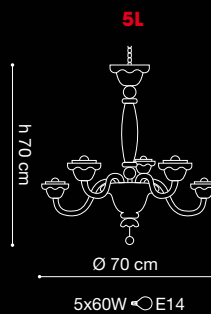

WATTAGE

LIGHT SOURCE

VOLTAGE

SPECIFICATION SHEET

manin

Archivio Storico

AP 2L

SPECIFICATION SHEET

VINTAGE + 200

SPECIFICATION SHEET

manin

Archivio Storico

PL 5L

h 40 cm

Ø 60 cm

5x60W ○ E14