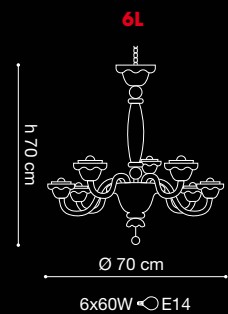

WATTAGE

LIGHT SOURCE

VOLTAGE

SPECIFICATION SHEET

manin

Archivio Storico

AP 2L

SPECIFICATION SHEET

VINTAGE + 200

SPECIFICATION SHEET

manin

Archivio Storico

PL 5L

h 40 cm

Ø 60 cm

5x60W ○ E14