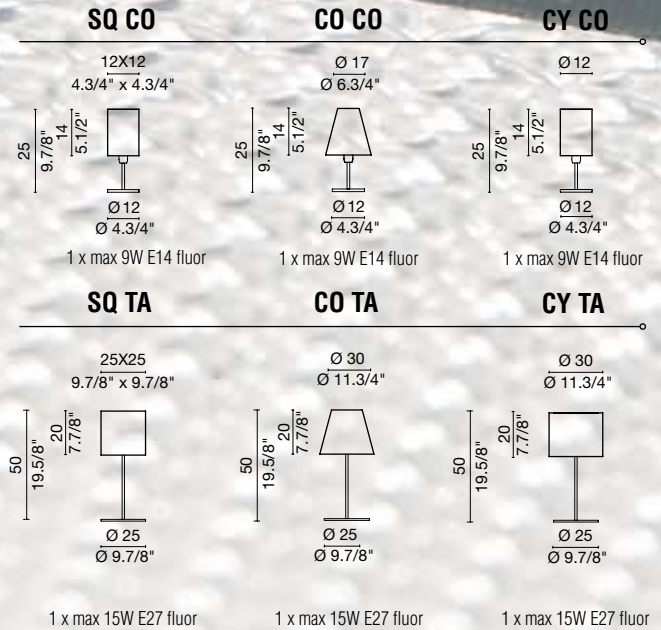

TERRA / FLOOR

COMODINO E TAVOLO / BEDSIDE & TABLE

PLAFONE CONO / CEILING CONE

PLAFONE CILINDRO / CEILING CYLINDER

PLAFONE QUADRATO / CEILING SQUARE

PARETE / WALL

PROJECT:

TYPE:

MODEL #

FINISH/COLOUR

WATTAGE

LIGHT SOURCE

VOLTAGE

metal fixtures and base plates.

SOSPENSIONE CONO / SUSPENSION CONE**SOSPENSIONE CILINDRO / SUSPENSION CYLINDER****SOSPENSIONE RETTANGOLARE / SUSPENSION RECTANGLE****SOSPENSIONE QUADRATO / SUSPENSION SQUARE**