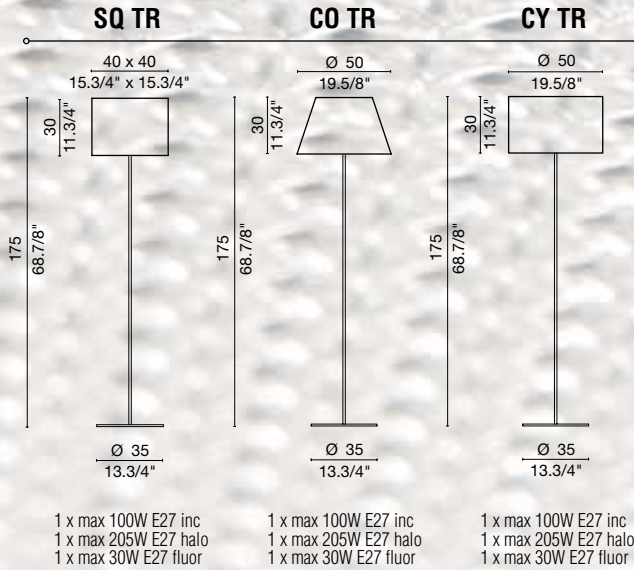

TERRA / FLOOR

COMODINO E TAVOLO / BEDSIDE & TABLE

PLAFONE CONO / CEILING CONE

PLAFONE CILINDRO / CEILING CYLINDER

PLAFONE QUADRATO / CEILING SQUARE

PARETE / WALL

PROJECT:

TYPE:

MODEL #

FINISH/COLOUR

WATTAGE

LIGHT SOURCE

VOLTAGE

metal fixtures and base plates.

SOSPENSIONE CONO / SUSPENSION CONE**SOSPENSIONE CILINDRO / SUSPENSION CYLINDER****SOSPENSIONE RETTANGOLARE / SUSPENSION RECTANGLE****SOSPENSIONE QUADRATO / SUSPENSION SQUARE**