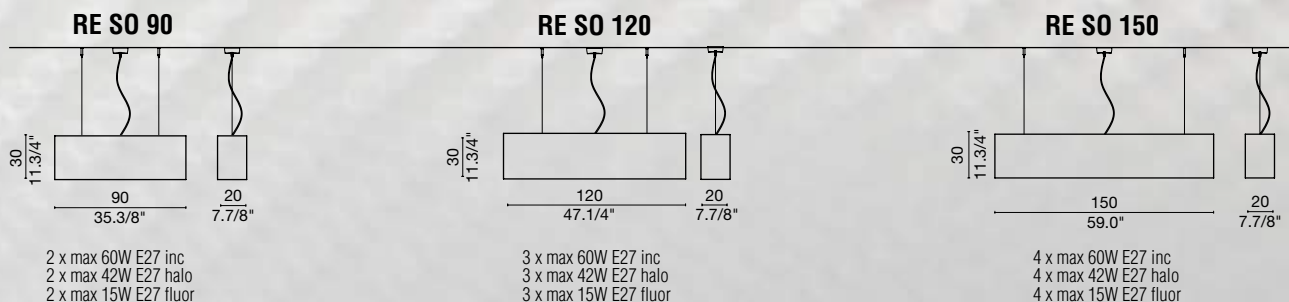

MODEL #

FINISH/COLOUR

WATTAGE

LIGHT SOURCE

VOLTAGE

metal fixtures and base plates.

SOSPENSIONE CONO / SUSPENSION CONE**SOSPENSIONE CILINDRO / SUSPENSION CYLINDER****SOSPENSIONE RETTANGOLARE / SUSPENSION RECTANGLE****SOSPENSIONE QUADRATO / SUSPENSION SQUARE**