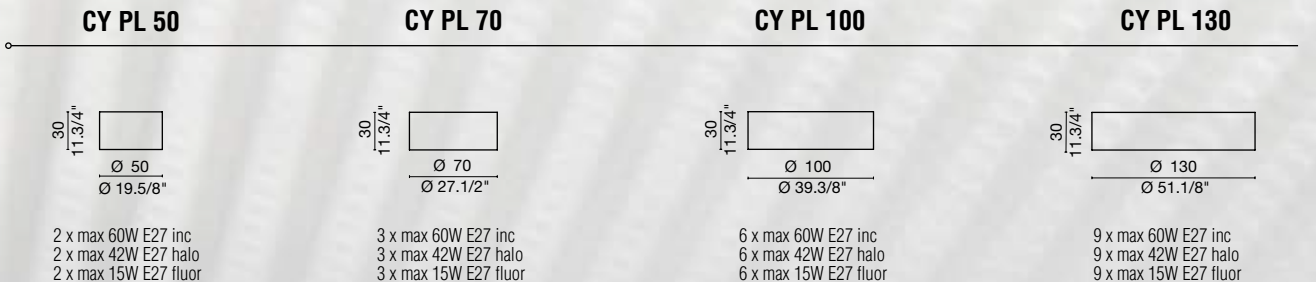

PLAFONE CILINDRO / CEILING CYLINDER