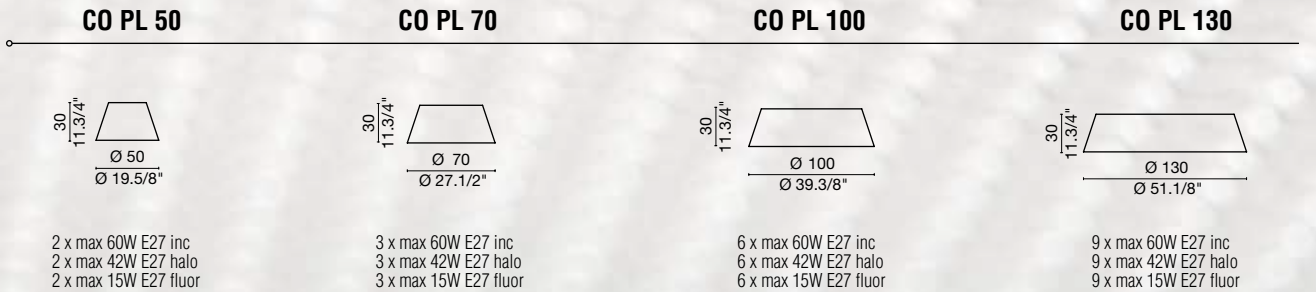

TERRA / FLOOR

COMODINO E TAVOLO / BEDSIDE & TABLE

PLAFONE CONO / CEILING CONE

PLAFONE CILINDRO / CEILING CYLINDER

PLAFONE QUADRATO / CEILING SQUARE

PARETE / WALL

PROJECT:

TYPE:

MODEL #

FINISH/COLOUR

WATTAGE

LIGHT SOURCE

VOLTAGE

metal fixtures and base plates.

SOSPENSIONE CONO / SUSPENSION CONE**SOSPENSIONE CILINDRO / SUSPENSION CYLINDER****SOSPENSIONE RETTANGOLARE / SUSPENSION RECTANGLE****SOSPENSIONE QUADRATO / SUSPENSION SQUARE**