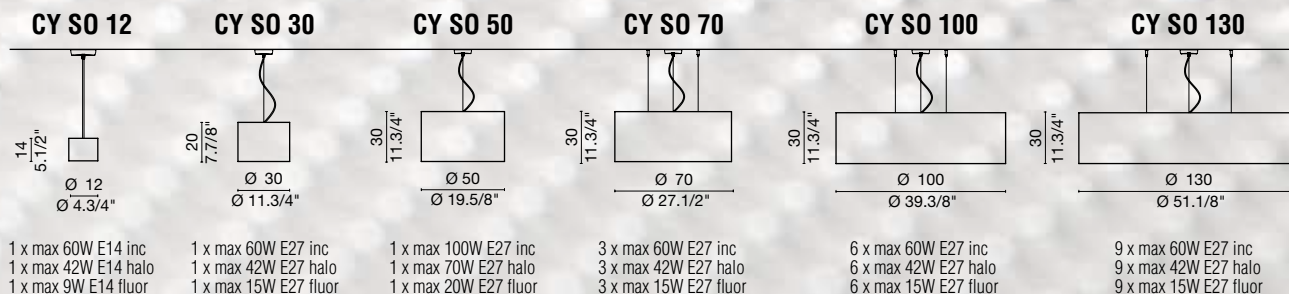

MODEL #

FINISH/COLOUR

WATTAGE

LIGHT SOURCE

VOLTAGE

metal fixtures and base plates.

SOSPENSIONE CONO / SUSPENSION CONE**SOSPENSIONE CILINDRO / SUSPENSION CYLINDER****SOSPENSIONE RETTANGOLARE / SUSPENSION RECTANGLE****SOSPENSIONE QUADRATO / SUSPENSION SQUARE**