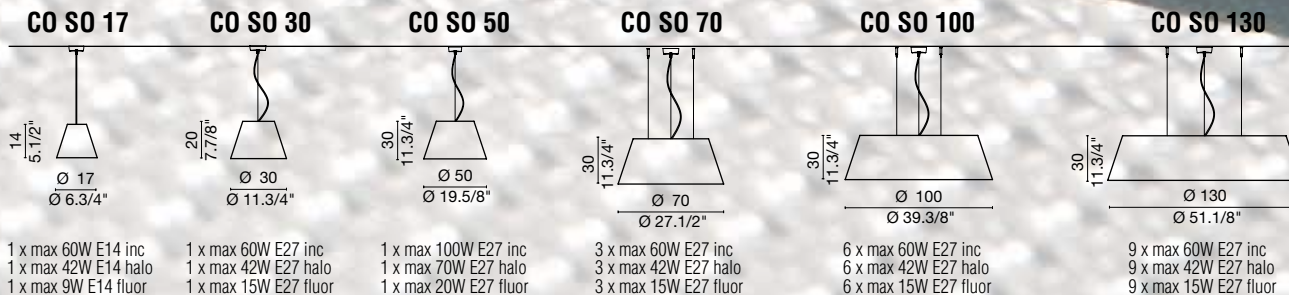

MODEL #

FINISH/COLOUR

WATTAGE

LIGHT SOURCE

VOLTAGE

metal fixtures and base plates.

SOSPENSIONE CONO / SUSPENSION CONE**SOSPENSIONE CILINDRO / SUSPENSION CYLINDER****SOSPENSIONE RETTANGOLARE / SUSPENSION RECTANGLE****SOSPENSIONE QUADRATO / SUSPENSION SQUARE**