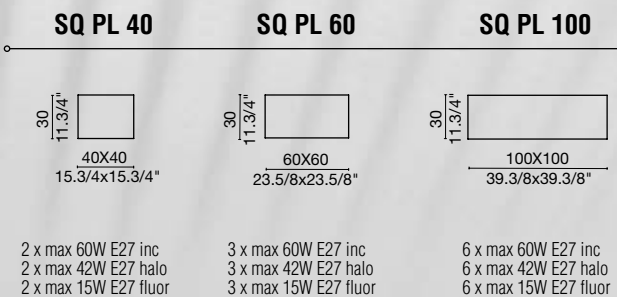

PLAFONE QUADRATO / CEILING SQUARE