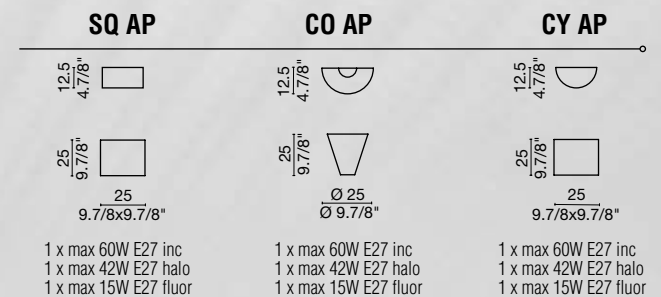

PARETE / WALL