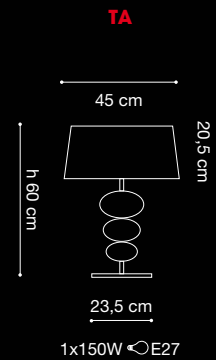

SPECIFICATION SHEET

musa  
design L4B

VINTAGE + 106

SPECIFICATION SHEET

SO 35

musa

design L4B

SPECIFICATION SHEET

SPECIFICATION SHEET

musa

design L4B

∞

1xMAX 60W  E14  
1xMAX 7W  E14

SPECIFICATION SHEET

VINTAGE + 110

SPECIFICATION SHEET