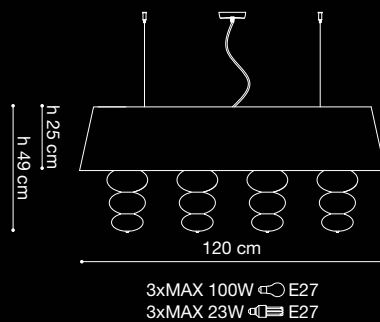

SO 80

musa  
design L4B

SPECIFICATION SHEET

SO OVAL 85

SO OVAL 120

SO OVAL 150

musa  
design L4B

SPECIFICATION SHEET