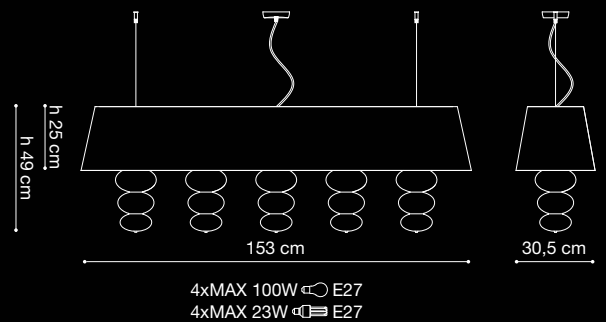

SO 80

musa  
design L4B

SPECIFICATION SHEET

SO OVAL 85

SO OVAL 120

SO OVAL 150

musa  
design L4B

SPECIFICATION SHEET