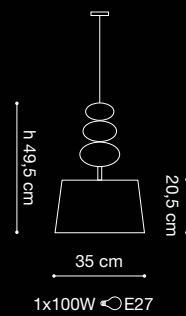

SPECIFICATION SHEET

musa  
design L4B

VINTAGE + 106

SPECIFICATION SHEET

SO 35

musa

design L4B

SPECIFICATION SHEET

SPECIFICATION SHEET

musa

design L4B

∞

1xMAX 60W  E14  
1xMAX 7W  E14

SPECIFICATION SHEET

VINTAGE + 110

SPECIFICATION SHEET