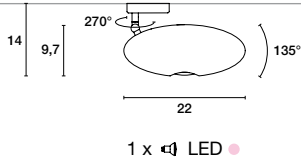

VOLTAGE

51

SCANGIFT®

SPECIFICATION SHEET

WWW.SCANGIFT.COM

Lampada in frassino. Lamp in ash wood.
 Colore naturale, bianco, marrone, grigio. Colour: natural, white, brown, grey.
 Snodi in metallo cromato. Junctions in chrome finish metal.
 Montatura in metallo bianco o nocciola. Fixture in painted metal. White or light brown.
 Particolari in metallo: bianco, nocciola, giallo fluo, arancione fluo, verde fluo, rosa fluo, blu fluo. Details in painted metal: white, light brown, yellow fluo, orange fluo, green fluo, pink fluo, blue fluo.

AP/PL 15 DOWN

AP/PL 30 DOWN

PL 70 DOWN

AP/PL 15 UP

AP/PL 30 UP

PL 70 UP

SO

KIT AP/PL UP