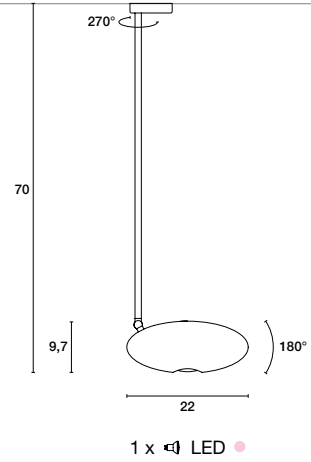

SPECIFICATION SHEET

WWW.SCANGIFT.COM

PROJECT:

TYPE:

MODEL #

FINISH/COLOUR

WATTAGE

LIGHT SOURCE

VOLTAGE

51

SCANGIFT®

SPECIFICATION SHEET

WWW.SCANGIFT.COM

Lampada in frassino. Lamp in ash wood.
 Colore naturale, bianco, marrone, grigio. Colour: natural, white, brown, grey.
 Snodi in metallo cromato. Junctions in chrome finish metal.
 Montatura in metallo bianco o nocciola. Fixture in painted metal. White or light brown.
 Particolari in metallo: bianco, nocciola, giallo fluo, arancione fluo, verde fluo, rosa fluo, blu fluo. Details in painted metal: white, light brown, yellow fluo, orange fluo, green fluo, pink fluo, blue fluo.

AP/PL 15 DOWN

AP/PL 30 DOWN

PL 70 DOWN

AP/PL 15 UP

AP/PL 30 UP

PL 70 UP

SO

KIT AP/PL UP