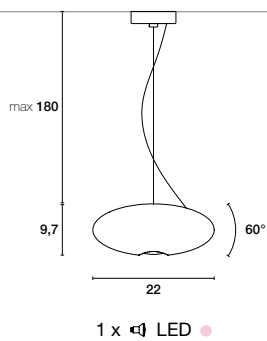

VOLTAGE

51

SCANGIFT®

SPECIFICATION SHEET

WWW.SCANGIFT.COM

Lampada in frassino. Lamp in ash wood.
 Colore naturale, bianco, marrone, grigio. Colour: natural, white, brown, grey.
 Snodi in metallo cromato. Junctions in chrome finish metal.
 Montatura in metallo bianco o nocciola. Fixture in painted metal. White or light brown.
 Particolari in metallo: bianco, nocciola, giallo fluo, arancione fluo, verde fluo, rosa fluo, blu fluo. Details in painted metal: white, light brown, yellow fluo, orange fluo, green fluo, pink fluo, blue fluo.

AP/PL 15 DOWN

AP/PL 30 DOWN

PL 70 DOWN

AP/PL 15 UP

AP/PL 30 UP

PL 70 UP

SO

KIT AP/PL UP