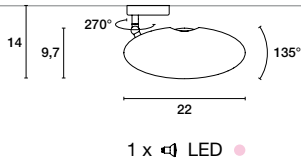

VOLTAGE

51

SCANGIFT®

SPECIFICATION SHEET

WWW.SCANGIFT.COM

Lampada in frassino. Lamp in ash wood.
 Colore naturale, bianco, marrone, grigio. Colour: natural, white, brown, grey.
 Snodi in metallo cromato. Junctions in chrome finish metal.
 Montatura in metallo bianco o nocciola. Fixture in painted metal. White or light brown.
 Particolari in metallo: bianco, nocciola, giallo fluo, arancione fluo, verde fluo, rosa fluo, blu fluo. Details in painted metal: white, light brown, yellow fluo, orange fluo, green fluo, pink fluo, blue fluo.

AP/PL 15 DOWN

AP/PL 30 DOWN

PL 70 DOWN

AP/PL 15 UP

AP/PL 30 UP

PL 70 UP

SO

KIT AP/PL UP