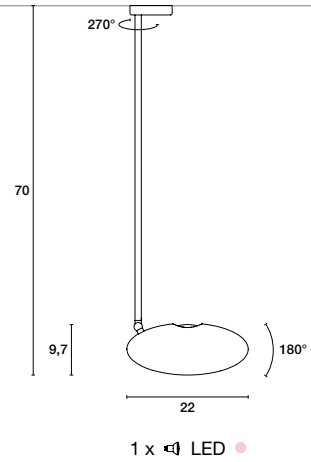

VOLTAGE

51

SCANGIFT®

SPECIFICATION SHEET

WWW.SCANGIFT.COM

Lampada in frassino. Lamp in ash wood.
 Colore naturale, bianco, marrone, grigio. Colour: natural, white, brown, grey.
 Snodi in metallo cromato. Junctions in chrome finish metal.
 Montatura in metallo bianco o nocciola. Fixture in painted metal. White or light brown.
 Particolari in metallo: bianco, nocciola, giallo fluo, arancione fluo, verde fluo, rosa fluo, blu fluo. Details in painted metal: white, light brown, yellow fluo, orange fluo, green fluo, pink fluo, blue fluo.

AP/PL 15 DOWN

AP/PL 30 DOWN

PL 70 DOWN

AP/PL 15 UP

AP/PL 30 UP

PL 70 UP

SO

KIT AP/PL UP