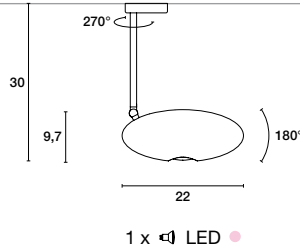

VOLTAGE

51

SCANGIFT®

SPECIFICATION SHEET

WWW.SCANGIFT.COM

Lampada in frassino. Lamp in ash wood.
 Colore naturale, bianco, marrone, grigio. Colour: natural, white, brown, grey.
 Snodi in metallo cromato. Junctions in chrome finish metal.
 Montatura in metallo bianco o nocciola. Fixture in painted metal. White or light brown.
 Particolari in metallo: bianco, nocciola, giallo fluo, arancione fluo, verde fluo, rosa fluo, blu fluo. Details in painted metal: white, light brown, yellow fluo, orange fluo, green fluo, pink fluo, blue fluo.

AP/PL 15 DOWN

AP/PL 30 DOWN

PL 70 DOWN

AP/PL 15 UP

AP/PL 30 UP

PL 70 UP

SO

KIT AP/PL UP