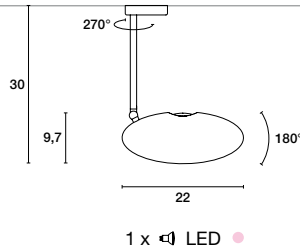

VOLTAGE

51

SCANGIFT®

SPECIFICATION SHEET

WWW.SCANGIFT.COM

Lampada in frassino. Lamp in ash wood.
 Colore naturale, bianco, marrone, grigio. Colour: natural, white, brown, grey.
 Snodi in metallo cromato. Junctions in chrome finish metal.
 Montatura in metallo bianco o nocciola. Fixture in painted metal. White or light brown.
 Particolari in metallo: bianco, nocciola, giallo fluo, arancione fluo, verde fluo, rosa fluo, blu fluo. Details in painted metal: white, light brown, yellow fluo, orange fluo, green fluo, pink fluo, blue fluo.

AP/PL 15 DOWN

AP/PL 30 DOWN

PL 70 DOWN

AP/PL 15 UP

AP/PL 30 UP

PL 70 UP

SO

KIT AP/PL UP