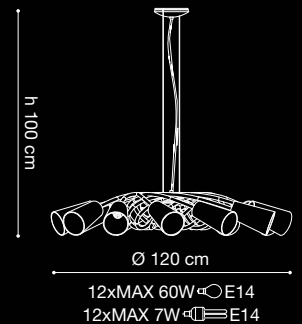

VINTAGE + 114

PROJECT:

TYPE:

MODEL #

FINISH/COLOUR

WATTAGE

LIGHT SOURCE

VOLTAGE

LA 6L

LA 12L

SPECIFICATION SHEET

redentore
design Tea Group

SPECIFICATION SHEET

VINTAGE + 118

SPECIFICATION SHEET

AP 2L

h 24 cm

L 42 cm SP 22 cm

2xMAX 60W  E14
2xMAX 7W  E14