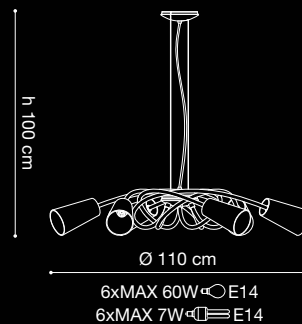

VINTAGE + 114

PROJECT:

TYPE:

MODEL #

FINISH/COLOUR

WATTAGE

LIGHT SOURCE

VOLTAGE

LA 6L

LA 12L

SPECIFICATION SHEET

redentore
design Tea Group

SPECIFICATION SHEET

VINTAGE + 118

SPECIFICATION SHEET

AP 2L

h 24 cm

L 42 cm SP 22 cm

2xMAX 60W  E14
2xMAX 7W  E14