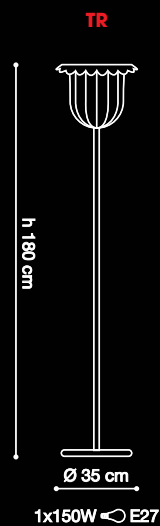

VINTAGE + 284

SPECIFICATION SHEET

PROJECT:

TYPE:

MODEL #

FINISH/COLOUR

WATTAGE

LIGHT SOURCE

VOLTAGE

AP

SO

1x100W ⚡ E27

1x100W ⚡ E27

VINTAGE + 286

SPECIFICATION SHEET

CO

TA

h 47 cm

Ø 36 cm

1x60W ⦿ E27

h 73 cm

Ø 50 cm

1x100W ⦿ E27