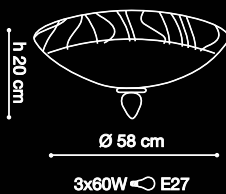

VINTAGE + 288

SPECIFICATION SHEET

SCANGIFT®

WWW.SCANGIFT.COM

PROJECT:	TYPE:			
MODEL #	FINISH/COLOUR	WATTAGE	LIGHT SOURCE	VOLTAGE

PL 40

PL 50

PL 60

VINTAGE + 292

SPECIFICATION SHEET

trine

Archivio Storico

AP 30

L 30 cm

2x60W  E14

SPECIFICATION SHEET