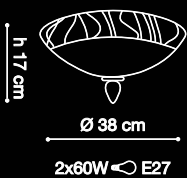

VINTAGE + 288

SPECIFICATION SHEET

SCANGIFT®

WWW.SCANGIFT.COM

PROJECT:	TYPE:			
MODEL #	FINISH/COLOUR	WATTAGE	LIGHT SOURCE	VOLTAGE

PL 40

PL 50

PL 60

VINTAGE + 292

SPECIFICATION SHEET

trine

Archivio Storico

AP 30

L 30 cm

2x60W  E14

SPECIFICATION SHEET