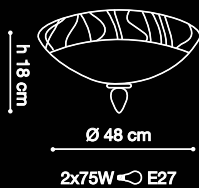

VINTAGE + 288

SPECIFICATION SHEET

SCANGIFT®

WWW.SCANGIFT.COM

PROJECT:	TYPE:			
MODEL #	FINISH/COLOUR	WATTAGE	LIGHT SOURCE	VOLTAGE

PL 40

PL 50

PL 60

VINTAGE + 292

SPECIFICATION SHEET

trine

Archivio Storico

AP 30

L 30 cm

2x60W  E14

SPECIFICATION SHEET