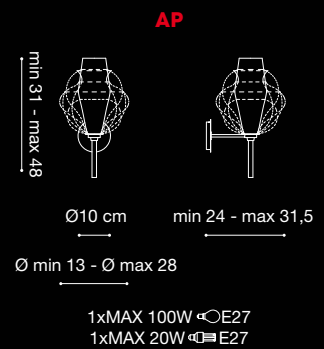

venezia
design Diego Chilo

SPECIFICATION SHEET