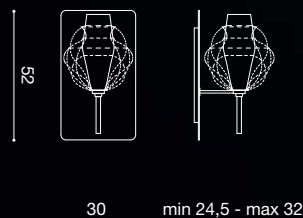

Ø min 43
Ø max 54

3x max 70W E27
3x max 23W E27

3 x E27 SUITABLE FOR LED LAMPS

PL 6L

Ø min 65
Ø max 78

6x max 70W E27
6x max 23W E27

6 x E27 SUITABLE FOR LED LAMPS

PL 2L

FINISH/COLOUR

WATTAGE

LIGHT SOURCE

VOLTAGE

TR

Ø min 43
Ø max 56

3x max 100W E27
3x max 23W E27

3 x E27 SUITABLE FOR LED LAMPS

AP MIRROR

1x max 100W E27
1x max 20W E27

1 x E27 SUITABLE FOR LED LAMPS

AP

1x max 100W E27
1x max 20W E27

1 x E27 SUITABLE FOR LED LAMPS

venezia

design Diego Chiò