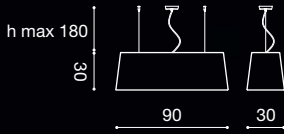

VS RE SO 90

2 x max 42W E27
2 x max 20W E27
2 x E27 SUITABLE FOR LED LAMPS