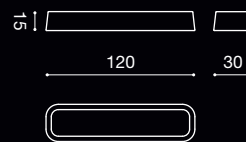

VS RE AP/PL 120 FLAT

4 x max 42W E27
4 x max 15W E27
4 x E27 SUITABLE FOR LED LAMPS