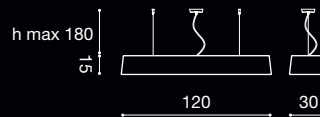

VS RE SO 120 FLAT

4 x max 42W E27
4 x max 15W E27
4 x E27 SUITABLE FOR LED LAMPS