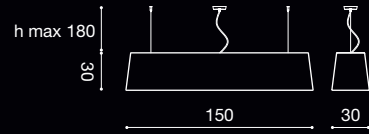

VS RE SO 90

2 x max 42W E27
 2 x max 20W E27
 2 x E27 SUITABLE FOR LED LAMPS

VS RE SO 120

3 x max 42W E27
 3 x max 20W E27
 3 x E27 SUITABLE FOR LED LAMPS

VS RE SO 150

4 x max 42W E27
 4 x max 20W E27
 4 x E27 SUITABLE FOR LED LAMPS