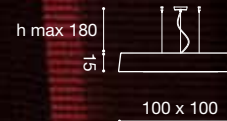

PROJECT:

TYPE:

MODEL #

FINISH/COLOUR

WATTAGE

LIGHT SOURCE

VOLTAGE

VS SQ SO 40 FLAT

2 x max 42W E27
 2 x max 15W E27
 2 x E27 SUITABLE FOR LED LAMPS

VS SQ SO 60 FLAT

4 x max 42W E27
 4 x max 15W E27
 4 x E27 SUITABLE FOR LED LAMPS

VS SQ SO 100 FLAT

6 x max 42W E27
 6 x max 15W E27
 6 x E27 SUITABLE FOR LED LAMPS