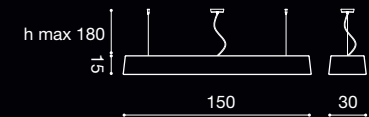

Vintage shades *design L4B*

VS RE SO 90 FLAT

4 x max 42W E27
 4 x max 15W E27
 4 x E27 SUITABLE FOR LED LAMPS

VS RE SO 120 FLAT

4 x max 42W E27
 4 x max 15W E27
 4 x E27 SUITABLE FOR LED LAMPS

VS RE SO 150 FLAT