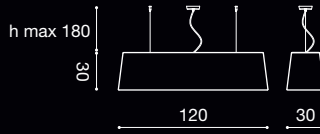

VS RE SO 120

3 x max 42W E27
3 x max 20W E27
3 x E27 SUITABLE FOR LED LAMPS