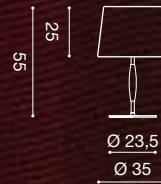

VS CO TA

1 x max 70W E27
1 x max 23W E27
1 x E27 SUITABLE FOR LED LAMPS