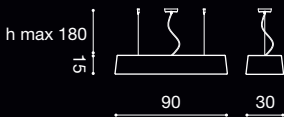

Vintage shades *design L4B*

VS RE SO 90 FLAT

4 x max 42W E27
4 x max 15W E27
4 x E27 SUITABLE FOR LED LAMPS