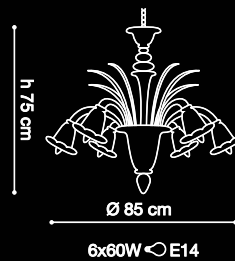

SPECIFICATION SHEET

6L up

6L down

AP 2L up

AP 2L down

helios

Archivio Storico

PROJECT:

TYPE:

MODEL #

FINISH/COLOUR

WATTAGE

LIGHT SOURCE

VOLTAGE