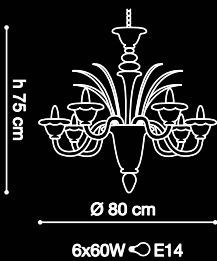

SPECIFICATION SHEET

6L up

6L down

AP 2L up

AP 2L down

helios

Archivio Storico

PROJECT:

TYPE:

MODEL #

FINISH/COLOUR

WATTAGE

LIGHT SOURCE

VOLTAGE