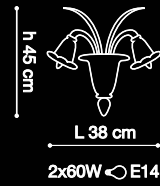

SPECIFICATION SHEET

6L up

6L down

AP 2L up

AP 2L down

helios

Archivio Storico

PROJECT: